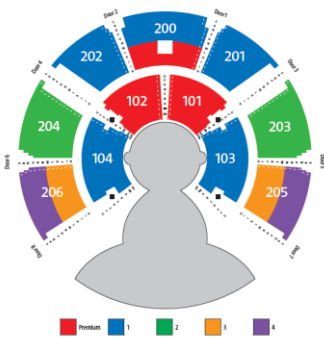

AMALUNA

PRE SALE DISCOUNTS!

Save 25% off the regular price ticket!

Pre Sale Discounts end **March 20th, 2012.**
The Port Lands -Toronto

Choose from the following dates

Friday September 7, 2012 at 8pm
 Sunday September 9, 2012 at 1pm
 Sunday September 16, 2012 at 1pm
 Thursday September 20, 2012 at 8pm
 Friday September 21, 2012 at 8pm

**To order: Call THE Group Tix Company
 at 647-438-5559 and identify yourself by company name.
 We will do the rest!**

This offer is open to you, your friends, family and colleagues.

Discounted Ticket Prices				Non Discounted
	Adult Ticket Discount	Child Ticket Discount (Ages 2-12)	Students* & Seniors Ticket* Discount	Regular Ticket Price comparison (plus service charges)
Premium**	\$145.00	\$101.50	\$130.50	\$145.00
Price Level 1	\$79.00	\$55.00	\$71.00	\$105.00
Price Level 2	\$71.00	\$50.00	\$64.00	\$95.00
Price Level 3	\$49.00	\$34.00	\$44.00	\$65.00
Price Level 4**	\$37.50	\$26.00	\$34.00	\$50.00