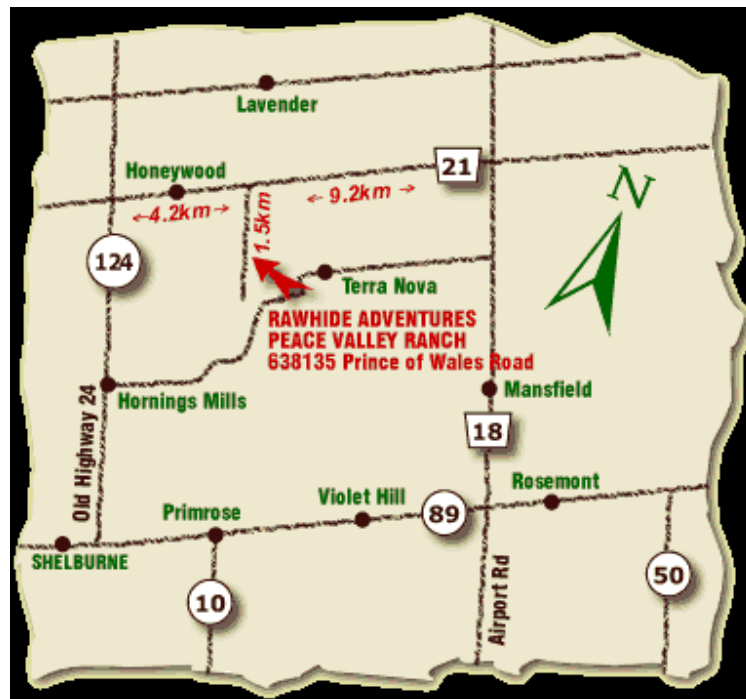

### How to find us:

**If you are travelling north on Hwy 10:** turn left at Hwy 89 to Shelburne. Once in Shelburne, take Dufferin County Rd. 124 (formerly highway 24) north for 16km. At the "one house" town of Redickville turn right (east) on County Rd 21. 1.5km further is Honeywood, where you will find our closest General Store. Drive through Honeywood and turn right (south) at the next sideroad, Prince of Wales Rd. You will find the ranch after another 1.5km on the left hand side.

**From Airport Road:** turn left (west) on County Rd 21 and continue for about 9.5 km. You will drive through some glorious countryside - including Black Bank Valley. As you come out of the valley, you will pass another landmark - Center Road. The next sideroad is ours! Turn left (south) on Prince of Wales Road. You will find the Peace Valley Ranch after another 1.5km on the left hand side.