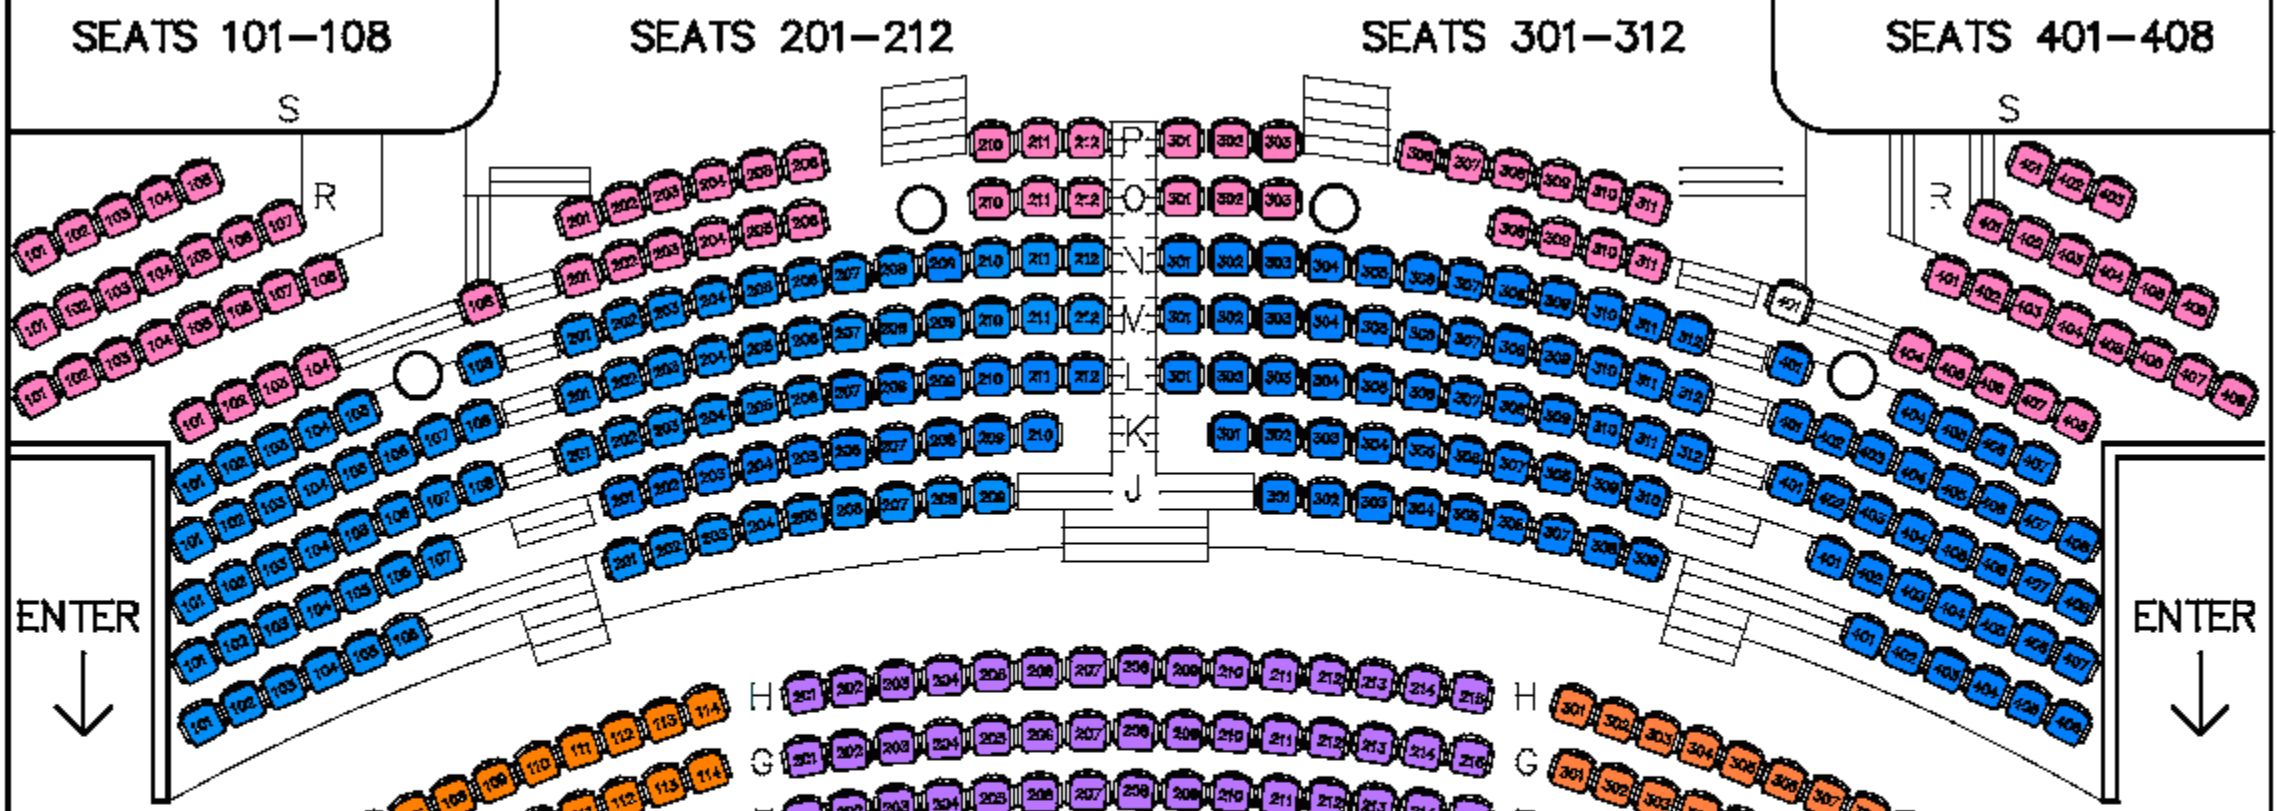

Current seating map is valid for the following date:
 December 13, 1pm, December 19, 2pm,
 December 20, 1pm, December 22, 2pm,
 December 23, 2pm, December 26, 2pm,
 December 27, 1pm, January 2, 2pm,
 January 3, 2pm

ENTRANCE

SEATS 1-14

SEATS 21-35

SEATS 41-54

- Adults \$79.00 Children \$55.00
- Adults \$69.00 Children \$55.00
- Adults \$67.00 Children \$55.00
- Adults \$59.00 Children \$55.00
- All Tickets \$55.00
- All Tickets \$25.00

ELGIN THEATRE ORCHESTRA

Accessible Seating Adults \$79.00 Children \$55.00

BALCONY

Current seating map is valid for the following date:
 December 13, 1pm, December 19, 2pm,
 December 20, 1pm, December 22, 2pm,
 December 23, 2pm, December 26, 2pm,
 December 27, 1pm, January 2, 2pm,
 January 3, 2pm