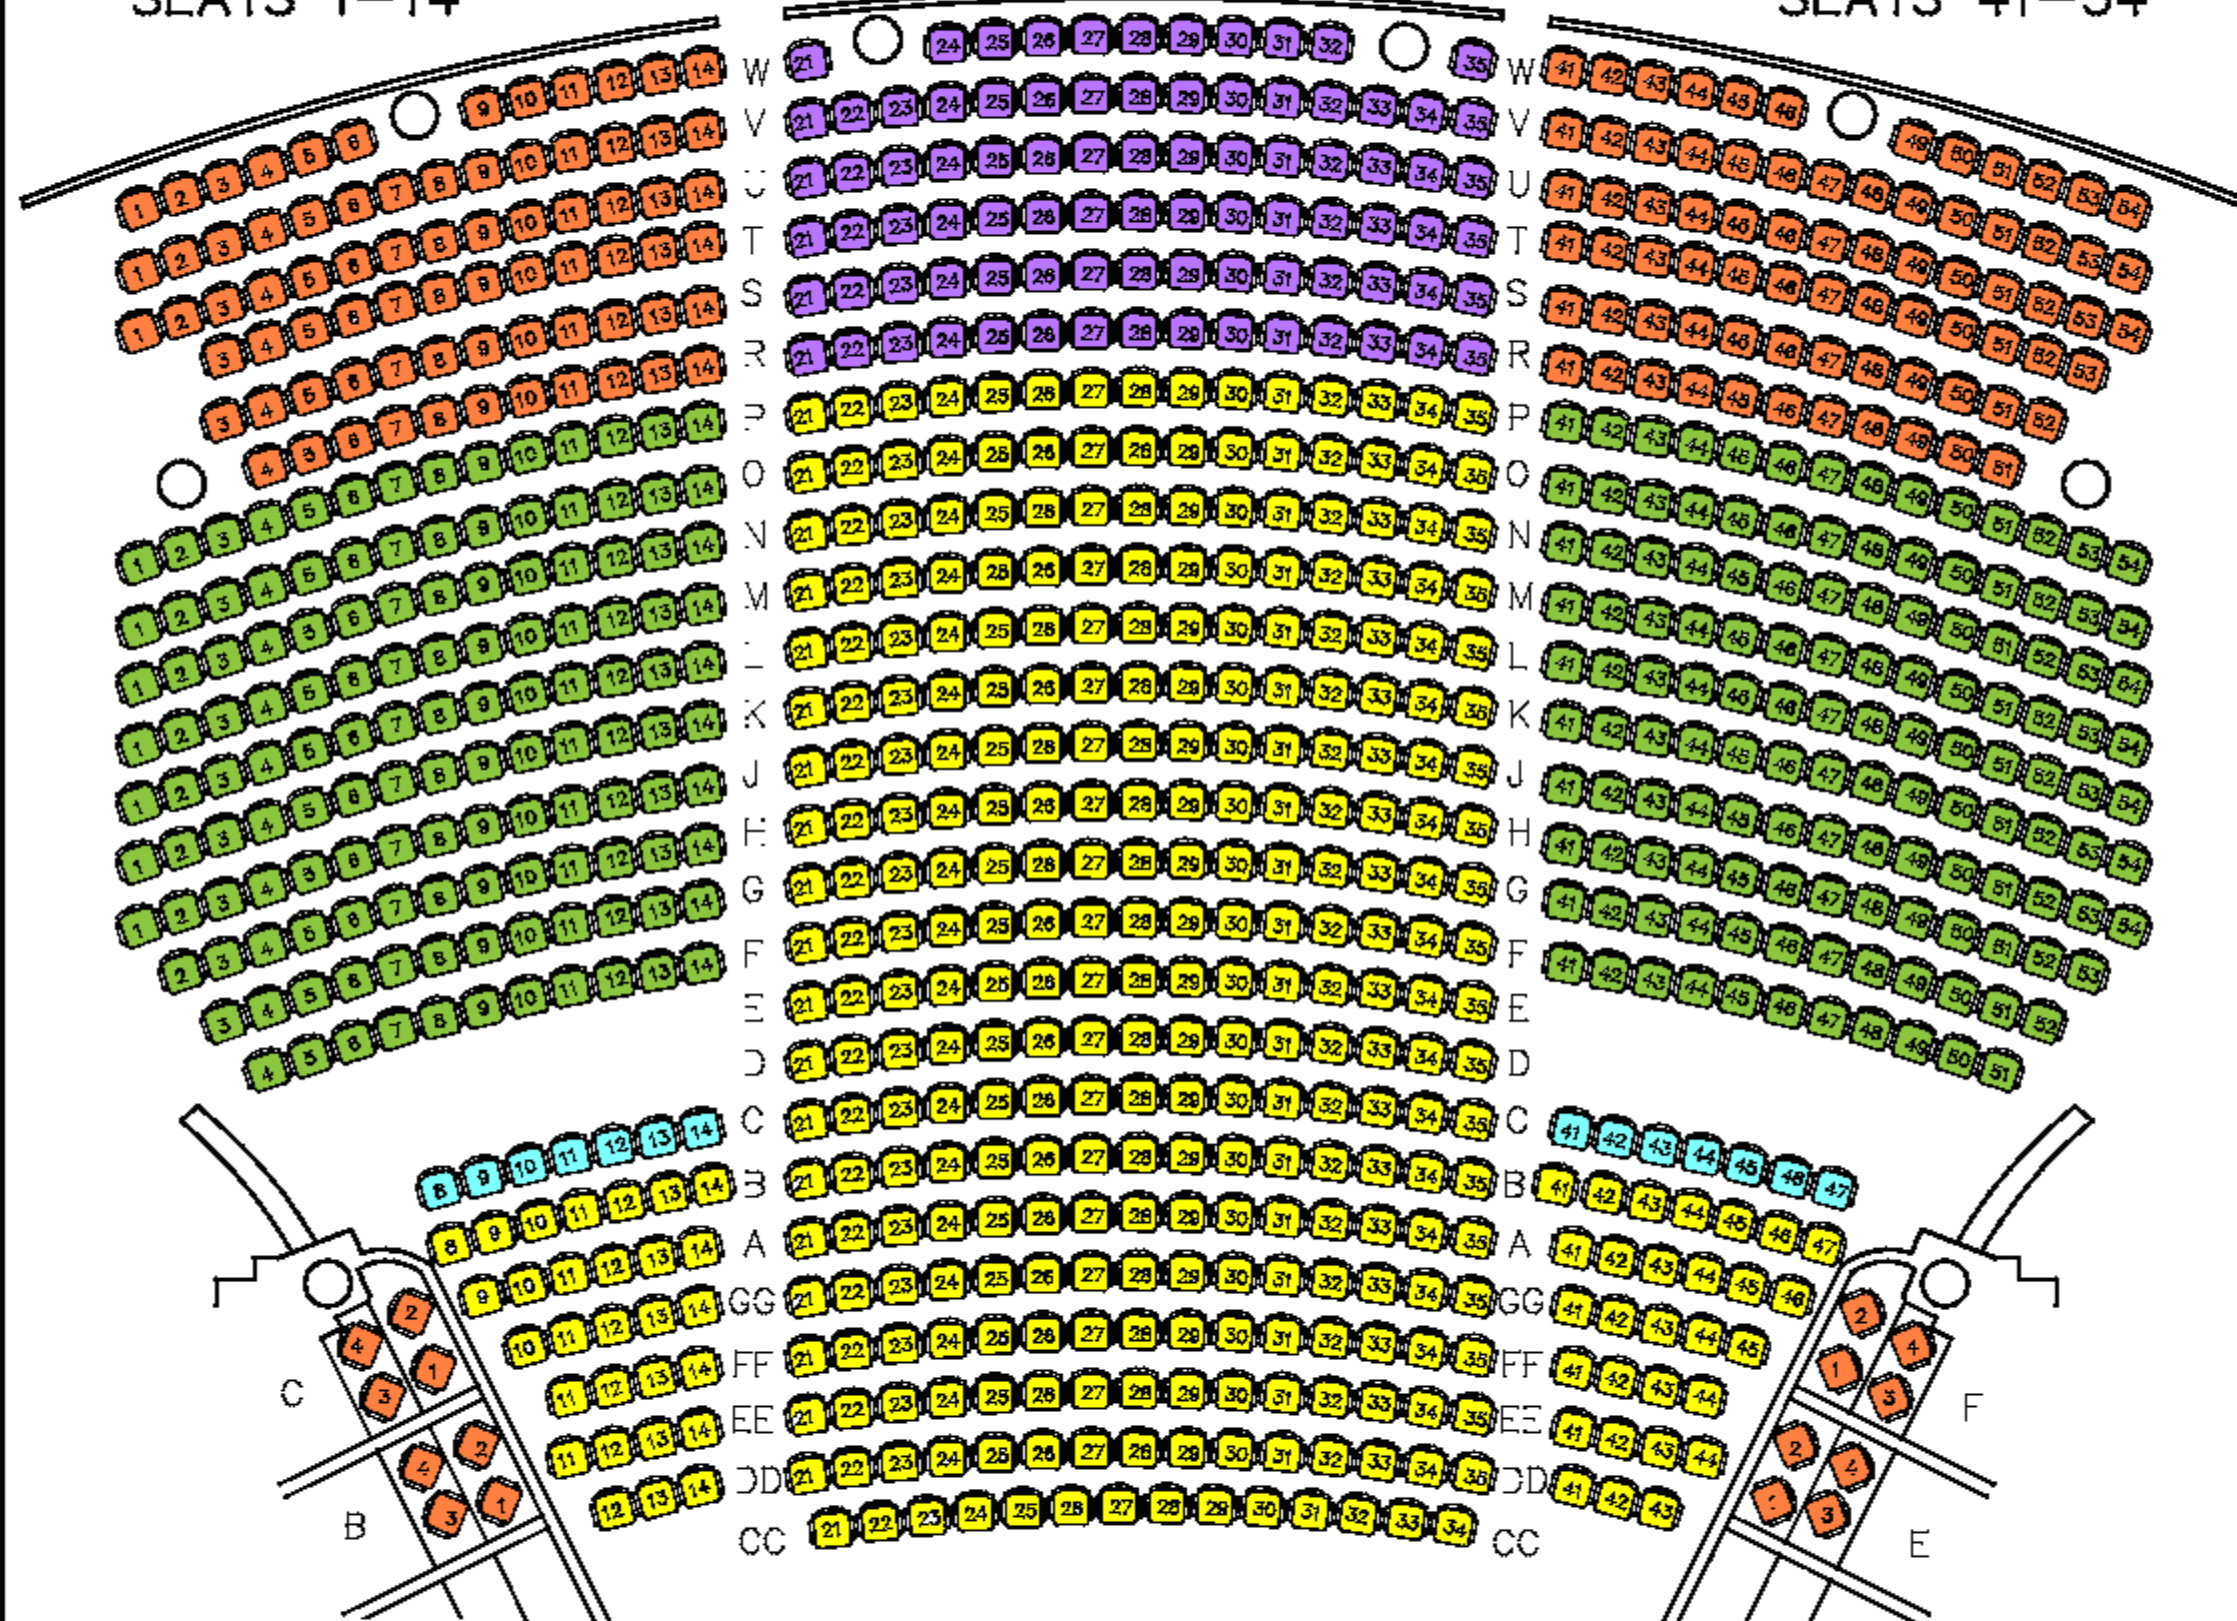

Current seating map is valid for the following date:
 December 13, 1pm, December 19, 2pm,
 December 20, 1pm, December 22, 2pm,
 December 23, 2pm, December 26, 2pm,
 December 27, 1pm, January 2, 2pm,
 January 3, 2pm

ENTRANCE

SEATS 1-14

SEATS 21-35

SEATS 41-54

- Adults \$79.00 Children \$55.00
- Adults \$69.00 Children \$55.00
- Adults \$67.00 Children \$55.00
- Adults \$59.00 Children \$55.00
- All Tickets \$55.00
- All Tickets \$25.00

ELGIN THEATRE ORCHESTRA

Accessible Seating Adults \$79.00 Children \$55.00

BALCONY

Current seating map is valid for the following date:
 December 13, 1pm, December 19, 2pm,
 December 20, 1pm, December 22, 2pm,
 December 23, 2pm, December 26, 2pm,
 December 27, 1pm, January 2, 2pm,
 January 3, 2pm

- 21 Adults \$79.00 Children \$55.00
- 21 Adults \$69.00 Children \$55.00
- 21 Adults \$67.00 Children \$55.00
- 21 Adults \$59.00 Children \$55.00
- 21 All Tickets \$55.00
- 21 All Tickets \$25.00

ELGIN THEATRE