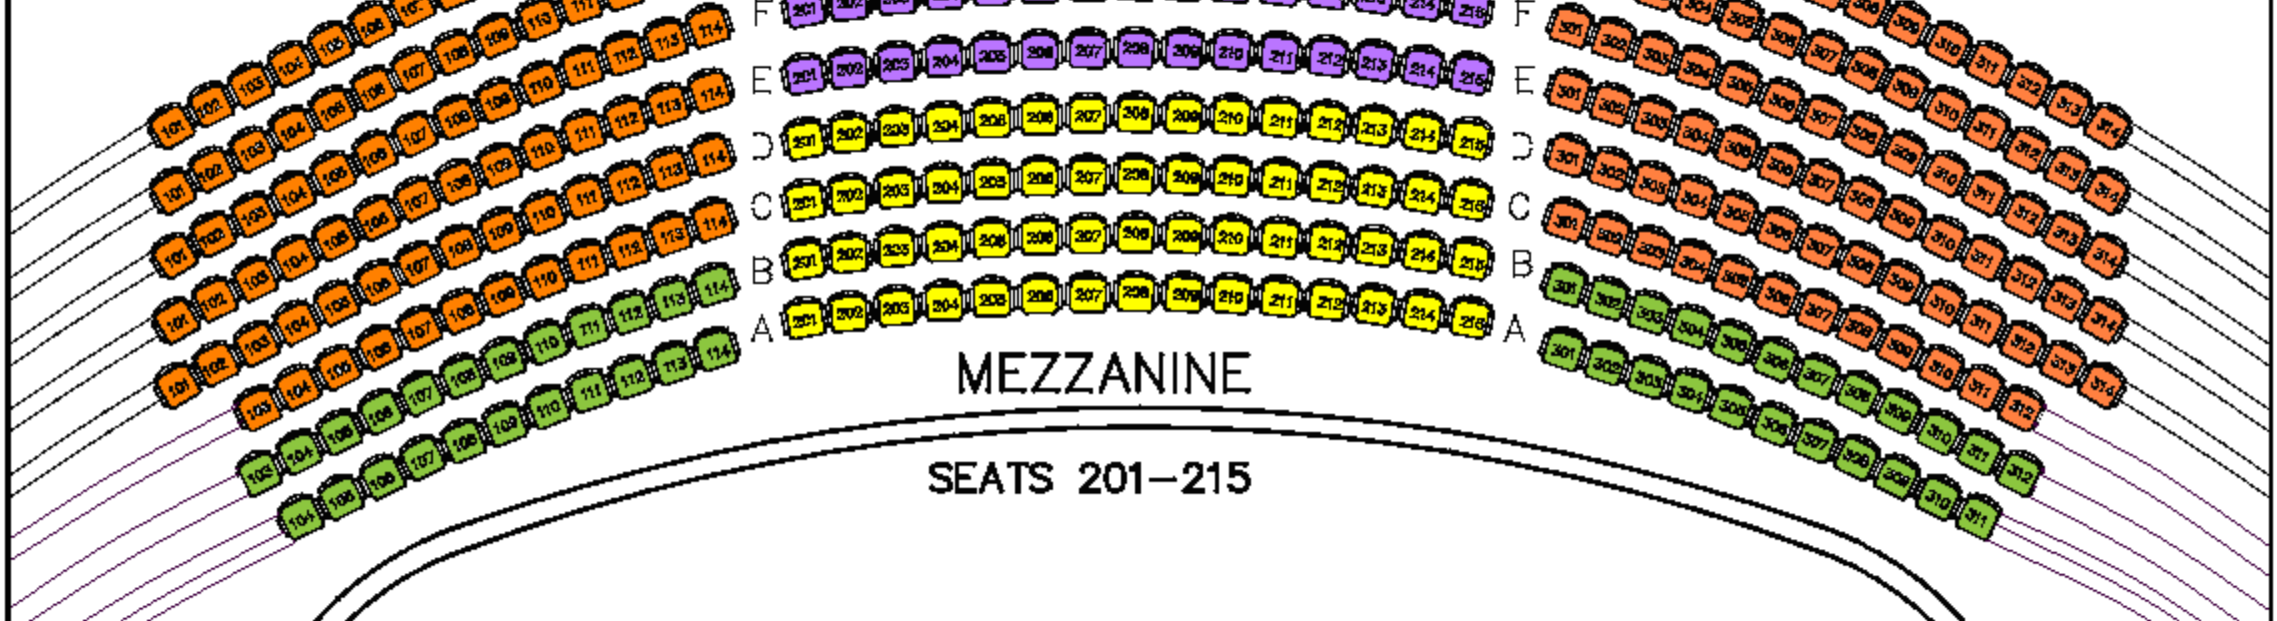

Current seating map is valid for the following date:
 December 13, 1pm, December 19, 2pm,
 December 20, 1pm, December 22, 2pm,
 December 23, 2pm, December 26, 2pm,
 December 27, 1pm, January 2, 2pm,
 January 3, 2pm

ENTRANCE

SEATS 1-14

SEATS 21-35

SEATS 41-54

- Adults \$79.00 Children \$55.00
- Adults \$69.00 Children \$55.00
- Adults \$67.00 Children \$55.00
- Adults \$59.00 Children \$55.00
- All Tickets \$55.00
- All Tickets \$25.00

ELGIN THEATRE ORCHESTRA

Accessible Seating Adults \$79.00 Children \$55.00

BALCONY

Current seating map is valid for the following date:
 December 13, 1pm, December 19, 2pm,
 December 20, 1pm, December 22, 2pm,
 December 23, 2pm, December 26, 2pm,
 December 27, 1pm, January 2, 2pm,
 January 3, 2pm