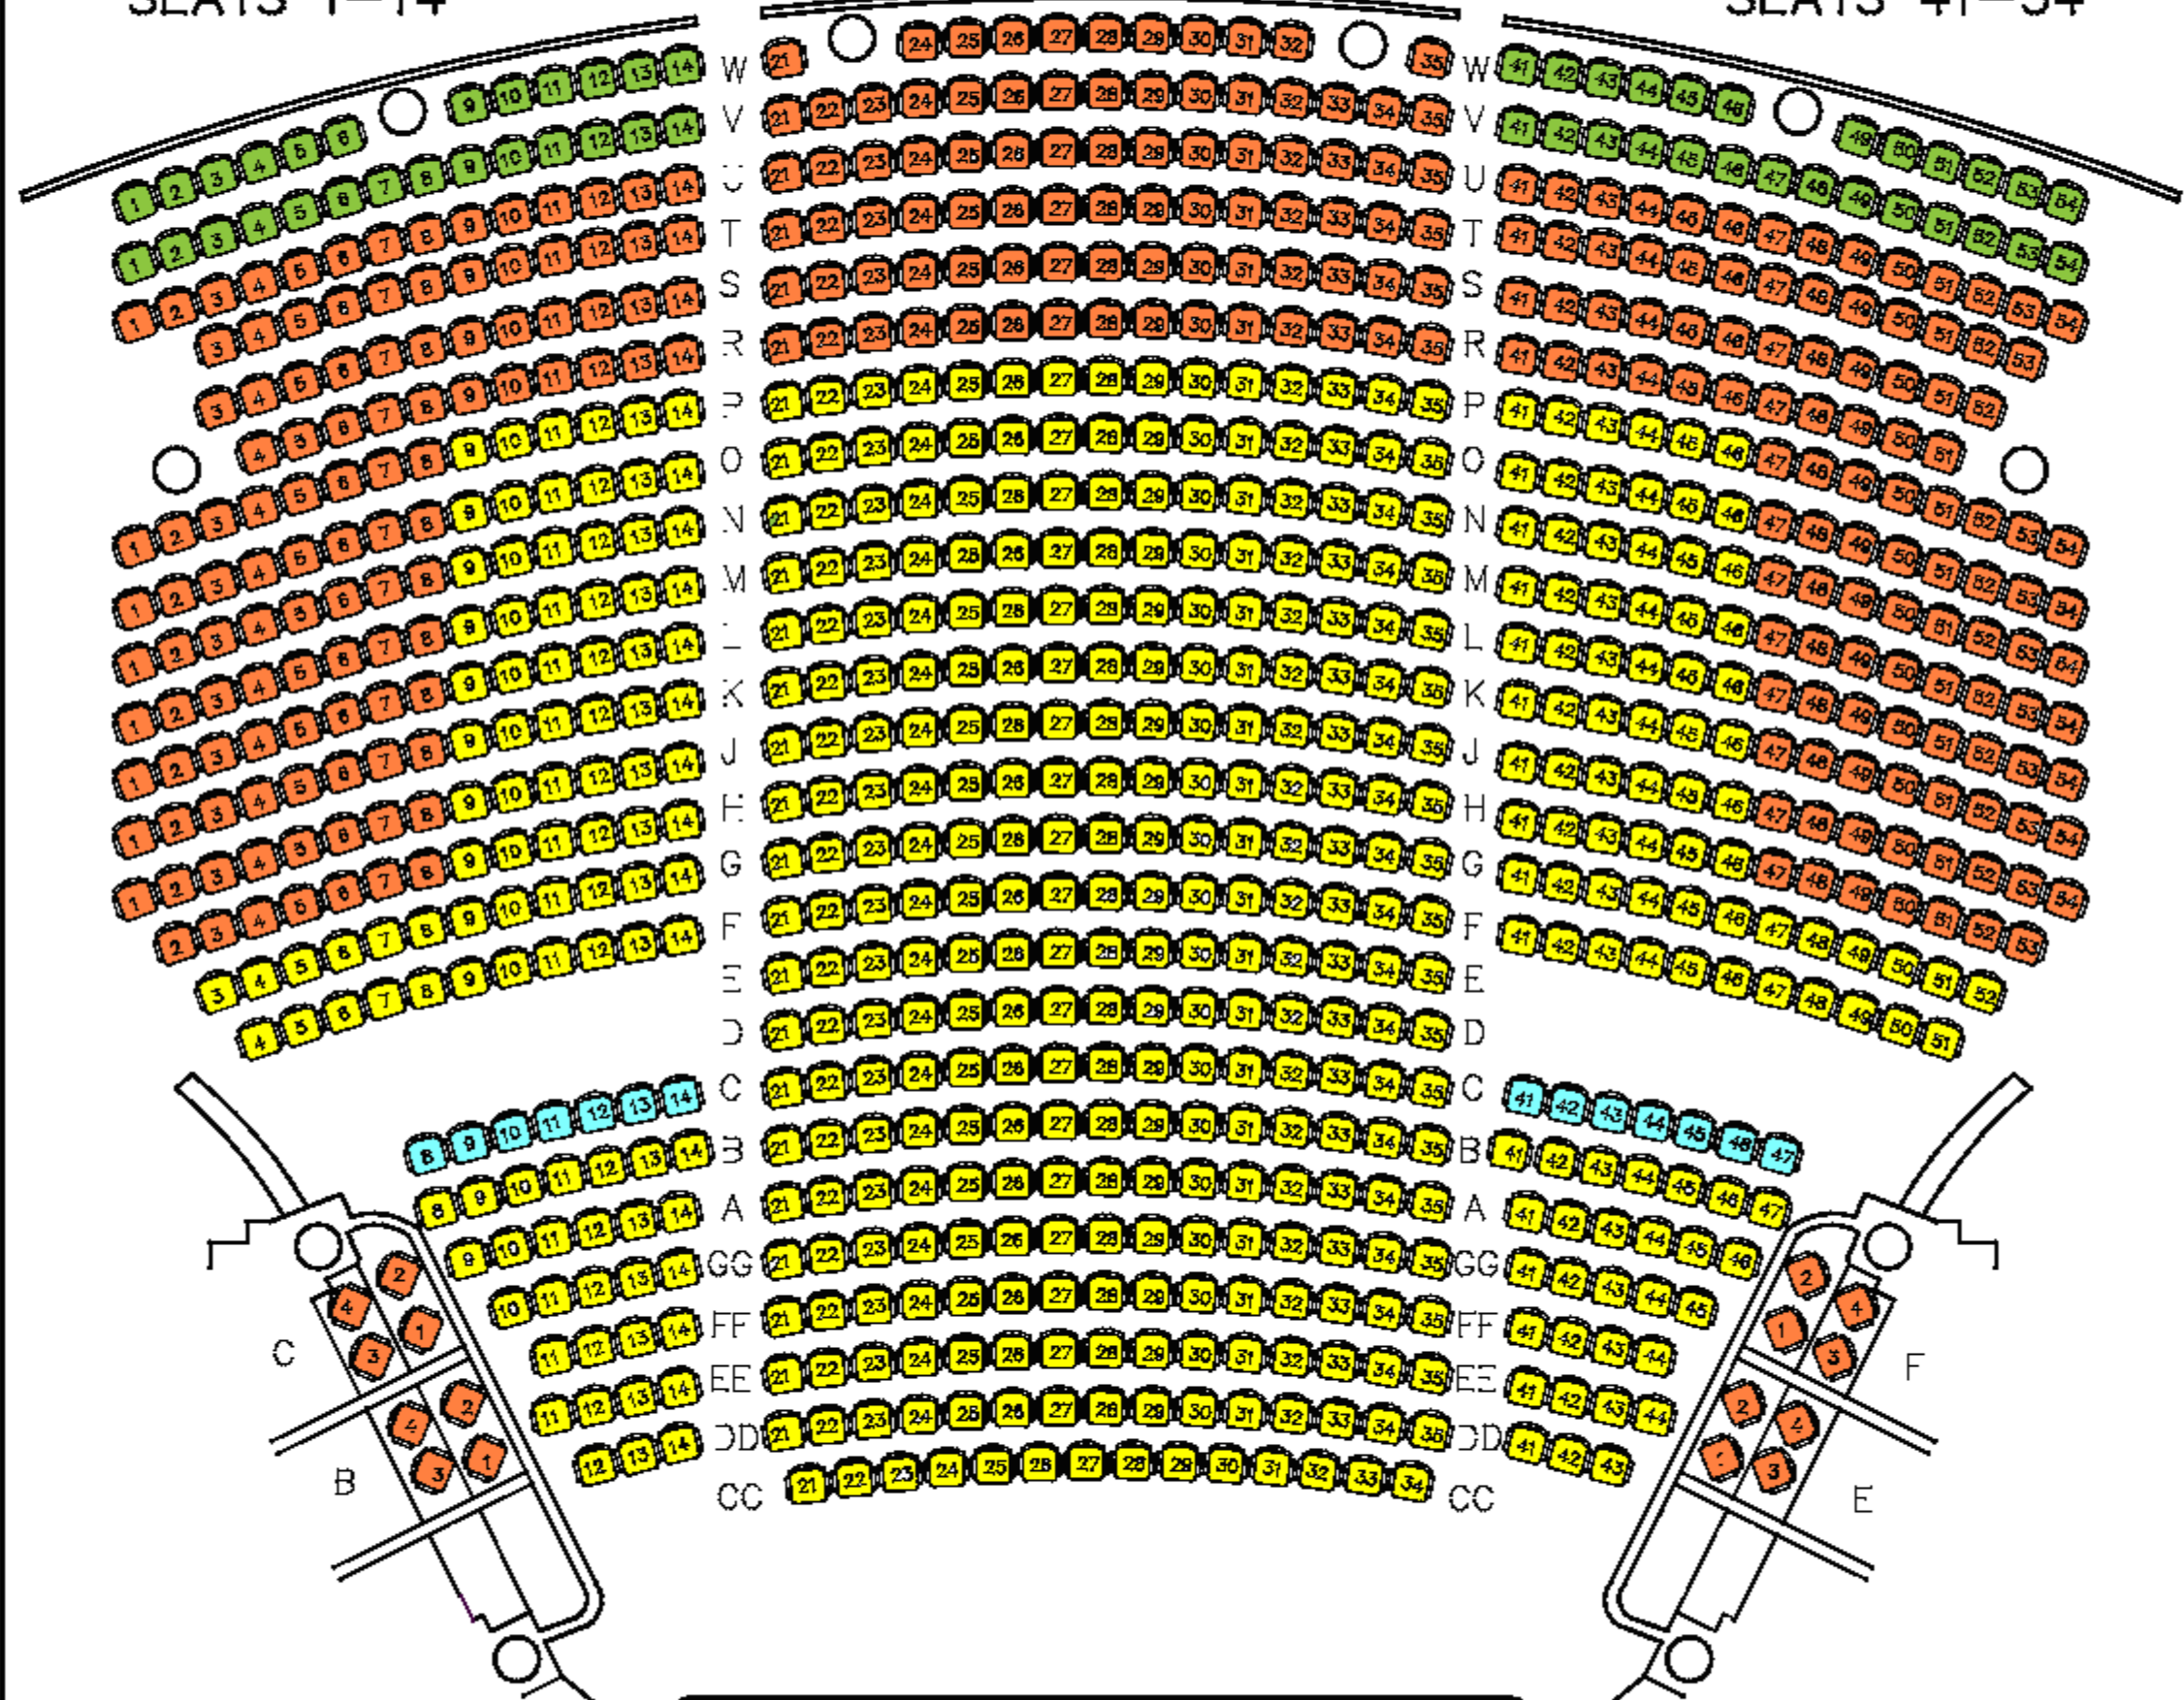

Current seating map is valid for the following dates:  
 November 26, 7pm  
 December 1, 7pm  
 December 10, 7pm  
 December 11, 7pm  
 December 15, 7pm  
 December 16, 7pm  
 December 17, 7pm  
 December 18, 7pm

ENTRANCE

SEATS 21-35

SEATS 1-14

SEATS 41-54

- Adults \$59.00 Children \$55.00
- All Tickets \$55.00
- All Tickets \$25.00

ELGIN THEATRE ORCHESTRA

Accessible Seating Adults \$59.00 Children \$55.00