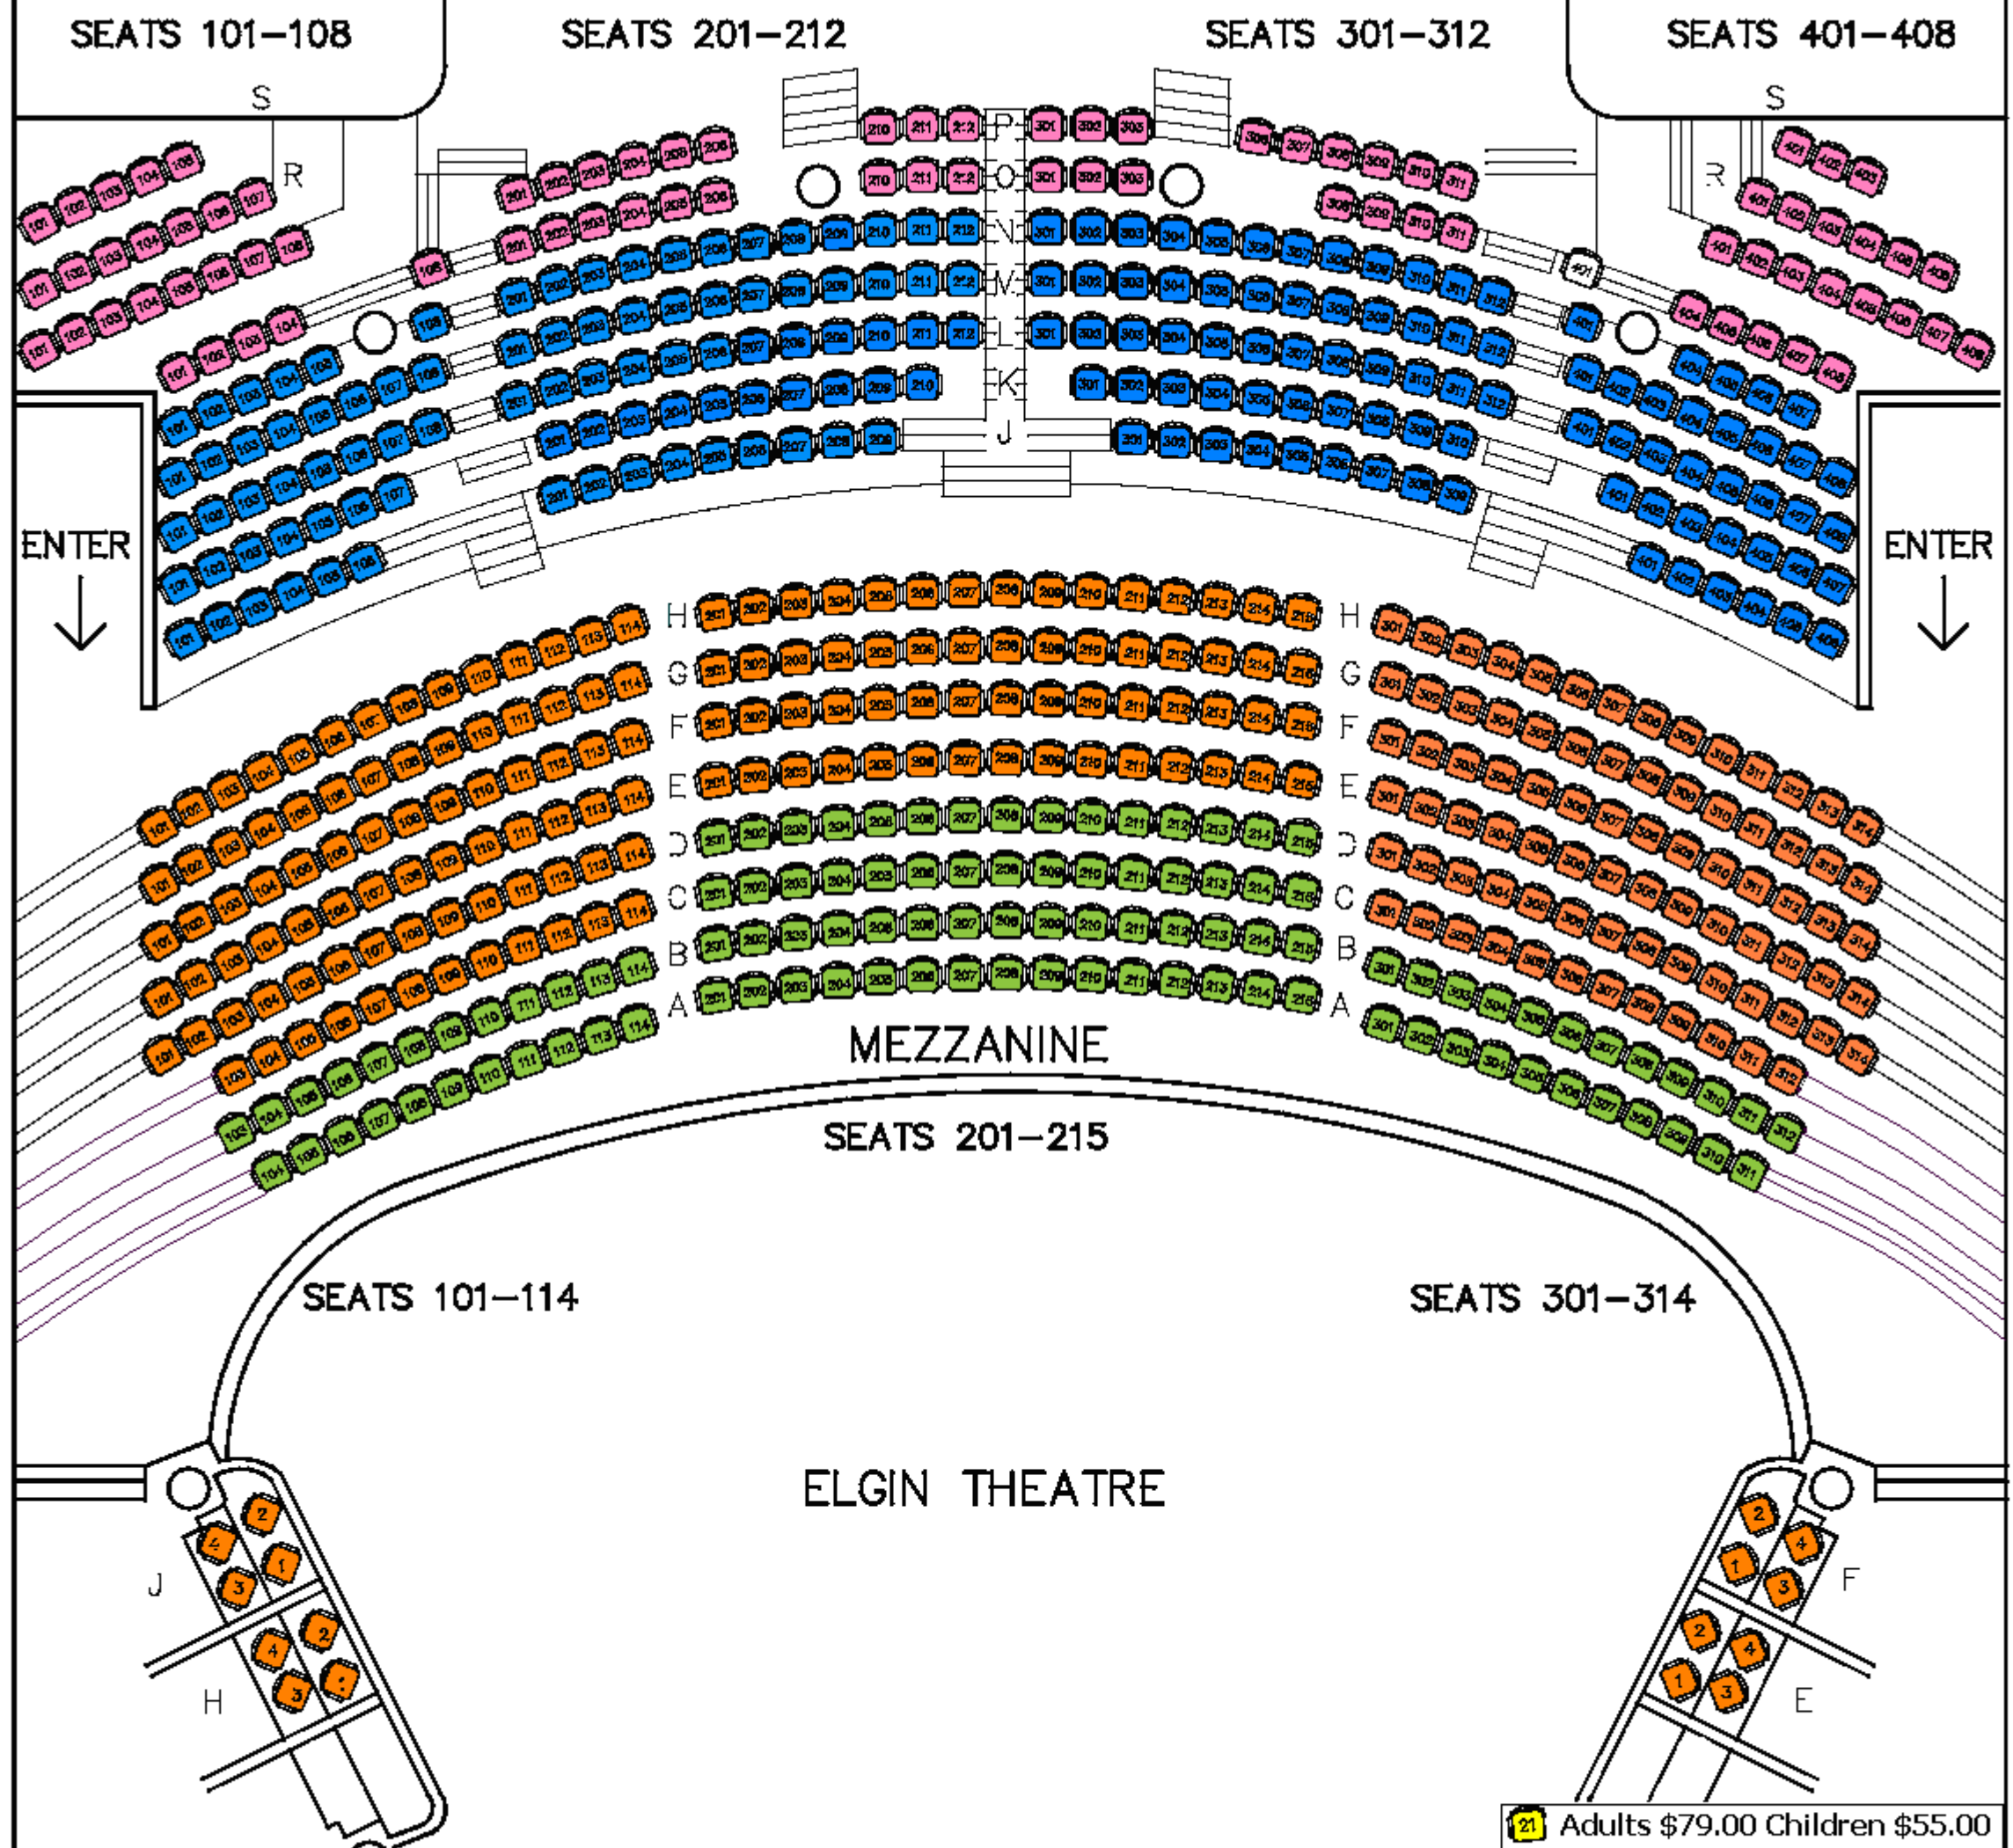

Current seating map is valid for the following dates:

November 27, 7pm; November 28, 7pm; December 4, 7pm; December 5, 7pm; December 6, 6pm;  
 December 12, 7pm; December 13, 6pm; December 19, 7pm; December 20, 6pm; December 22, 7pm;  
 December 23, 7pm; December 24, 2pm; December 27, 6pm; December 29, 2pm; December 30, 2pm;  
 December 30, 7pm; December 31, 2pm; January 2, 7pm.

ENTRANCE

- 21 Adults \$79.00 Children \$55.00
- 21 Adults \$67.00 Children \$55.00
- 21 Adults \$59.00 Children \$55.00
- 21 All Tickets \$55.00
- 21 All Tickets \$25.00

ELGIN THEATRE ORCHESTRA

21 Accessible Seating Adults \$79.00 Children \$55.00

# BALCONY

Current seating map is valid for the following dates:

November 27, 7pm; November 28, 7pm; December 4, 7pm; December 5, 7pm; December 6, 6pm;  
 December 12, 7pm; December 13, 6pm; December 19, 7pm; December 20, 6pm; December 22, 7pm;  
 December 23, 7pm; December 24, 2pm; December 27, 6pm; December 29, 2pm; December 30, 2pm;  
 December 30, 7pm; December 31, 2pm; January 2, 7pm.

- 21 Adults \$79.00 Children \$55.00
- 21 Adults \$67.00 Children \$55.00
- 21 Adults \$59.00 Children \$55.00
- 21 All Tickets \$55.00
- 21 All Tickets \$25.00