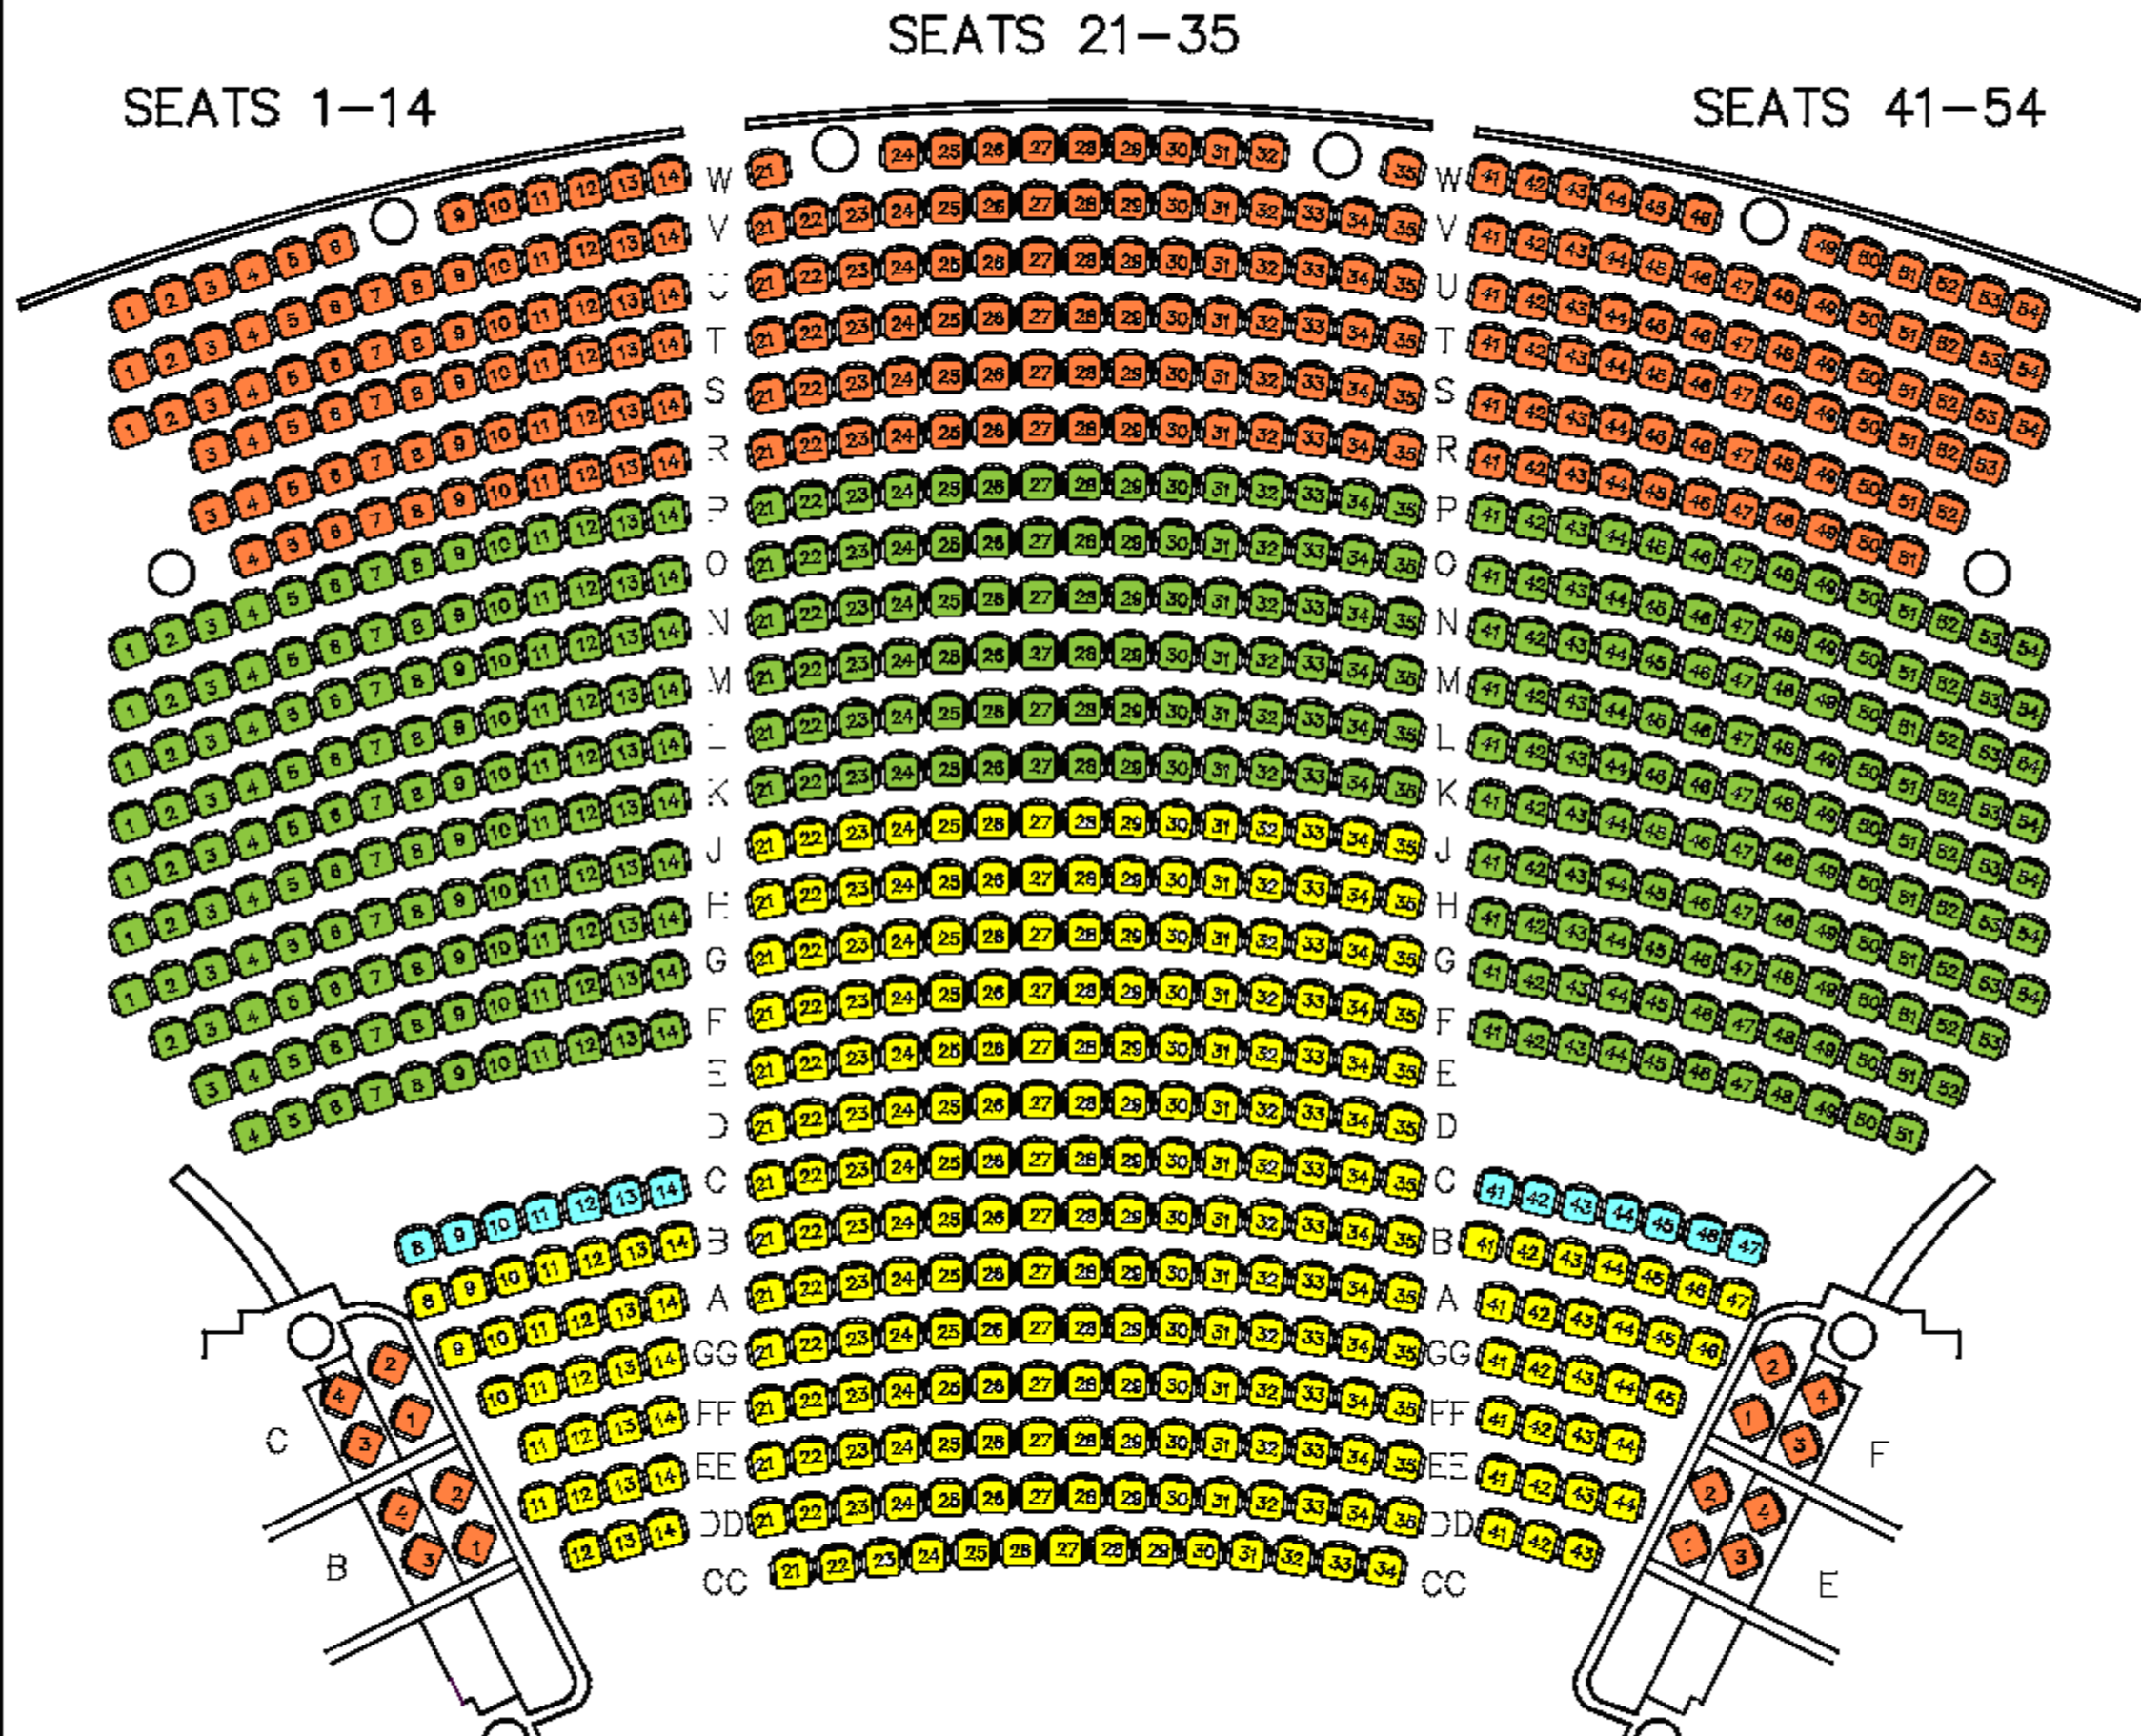

Current seating map is valid for the following dates:

November 27, 7pm; November 28, 7pm; December 4, 7pm; December 5, 7pm; December 6, 6pm;  
 December 12, 7pm; December 13, 6pm; December 19, 7pm; December 20, 6pm; December 22, 7pm;  
 December 23, 7pm; December 24, 2pm; December 27, 6pm; December 29, 2pm; December 30, 2pm;  
 December 30, 7pm; December 31, 2pm; January 2, 7pm.

ENTRANCE

- 21 Adults \$79.00 Children \$55.00
- 21 Adults \$67.00 Children \$55.00
- 21 Adults \$59.00 Children \$55.00
- 21 All Tickets \$55.00
- 21 All Tickets \$25.00

ELGIN THEATRE ORCHESTRA

21 Accessible Seating Adults \$79.00 Children \$55.00

# BALCONY

Current seating map is valid for the following dates:

November 27, 7pm; November 28, 7pm; December 4, 7pm; December 5, 7pm; December 6, 6pm;  
 December 12, 7pm; December 13, 6pm; December 19, 7pm; December 20, 6pm; December 22, 7pm;  
 December 23, 7pm; December 24, 2pm; December 27, 6pm; December 29, 2pm; December 30, 2pm;  
 December 30, 7pm; December 31, 2pm; January 2, 7pm.

- 21 Adults \$79.00 Children \$55.00
- 21 Adults \$67.00 Children \$55.00
- 21 Adults \$59.00 Children \$55.00
- 21 All Tickets \$55.00
- 21 All Tickets \$25.00