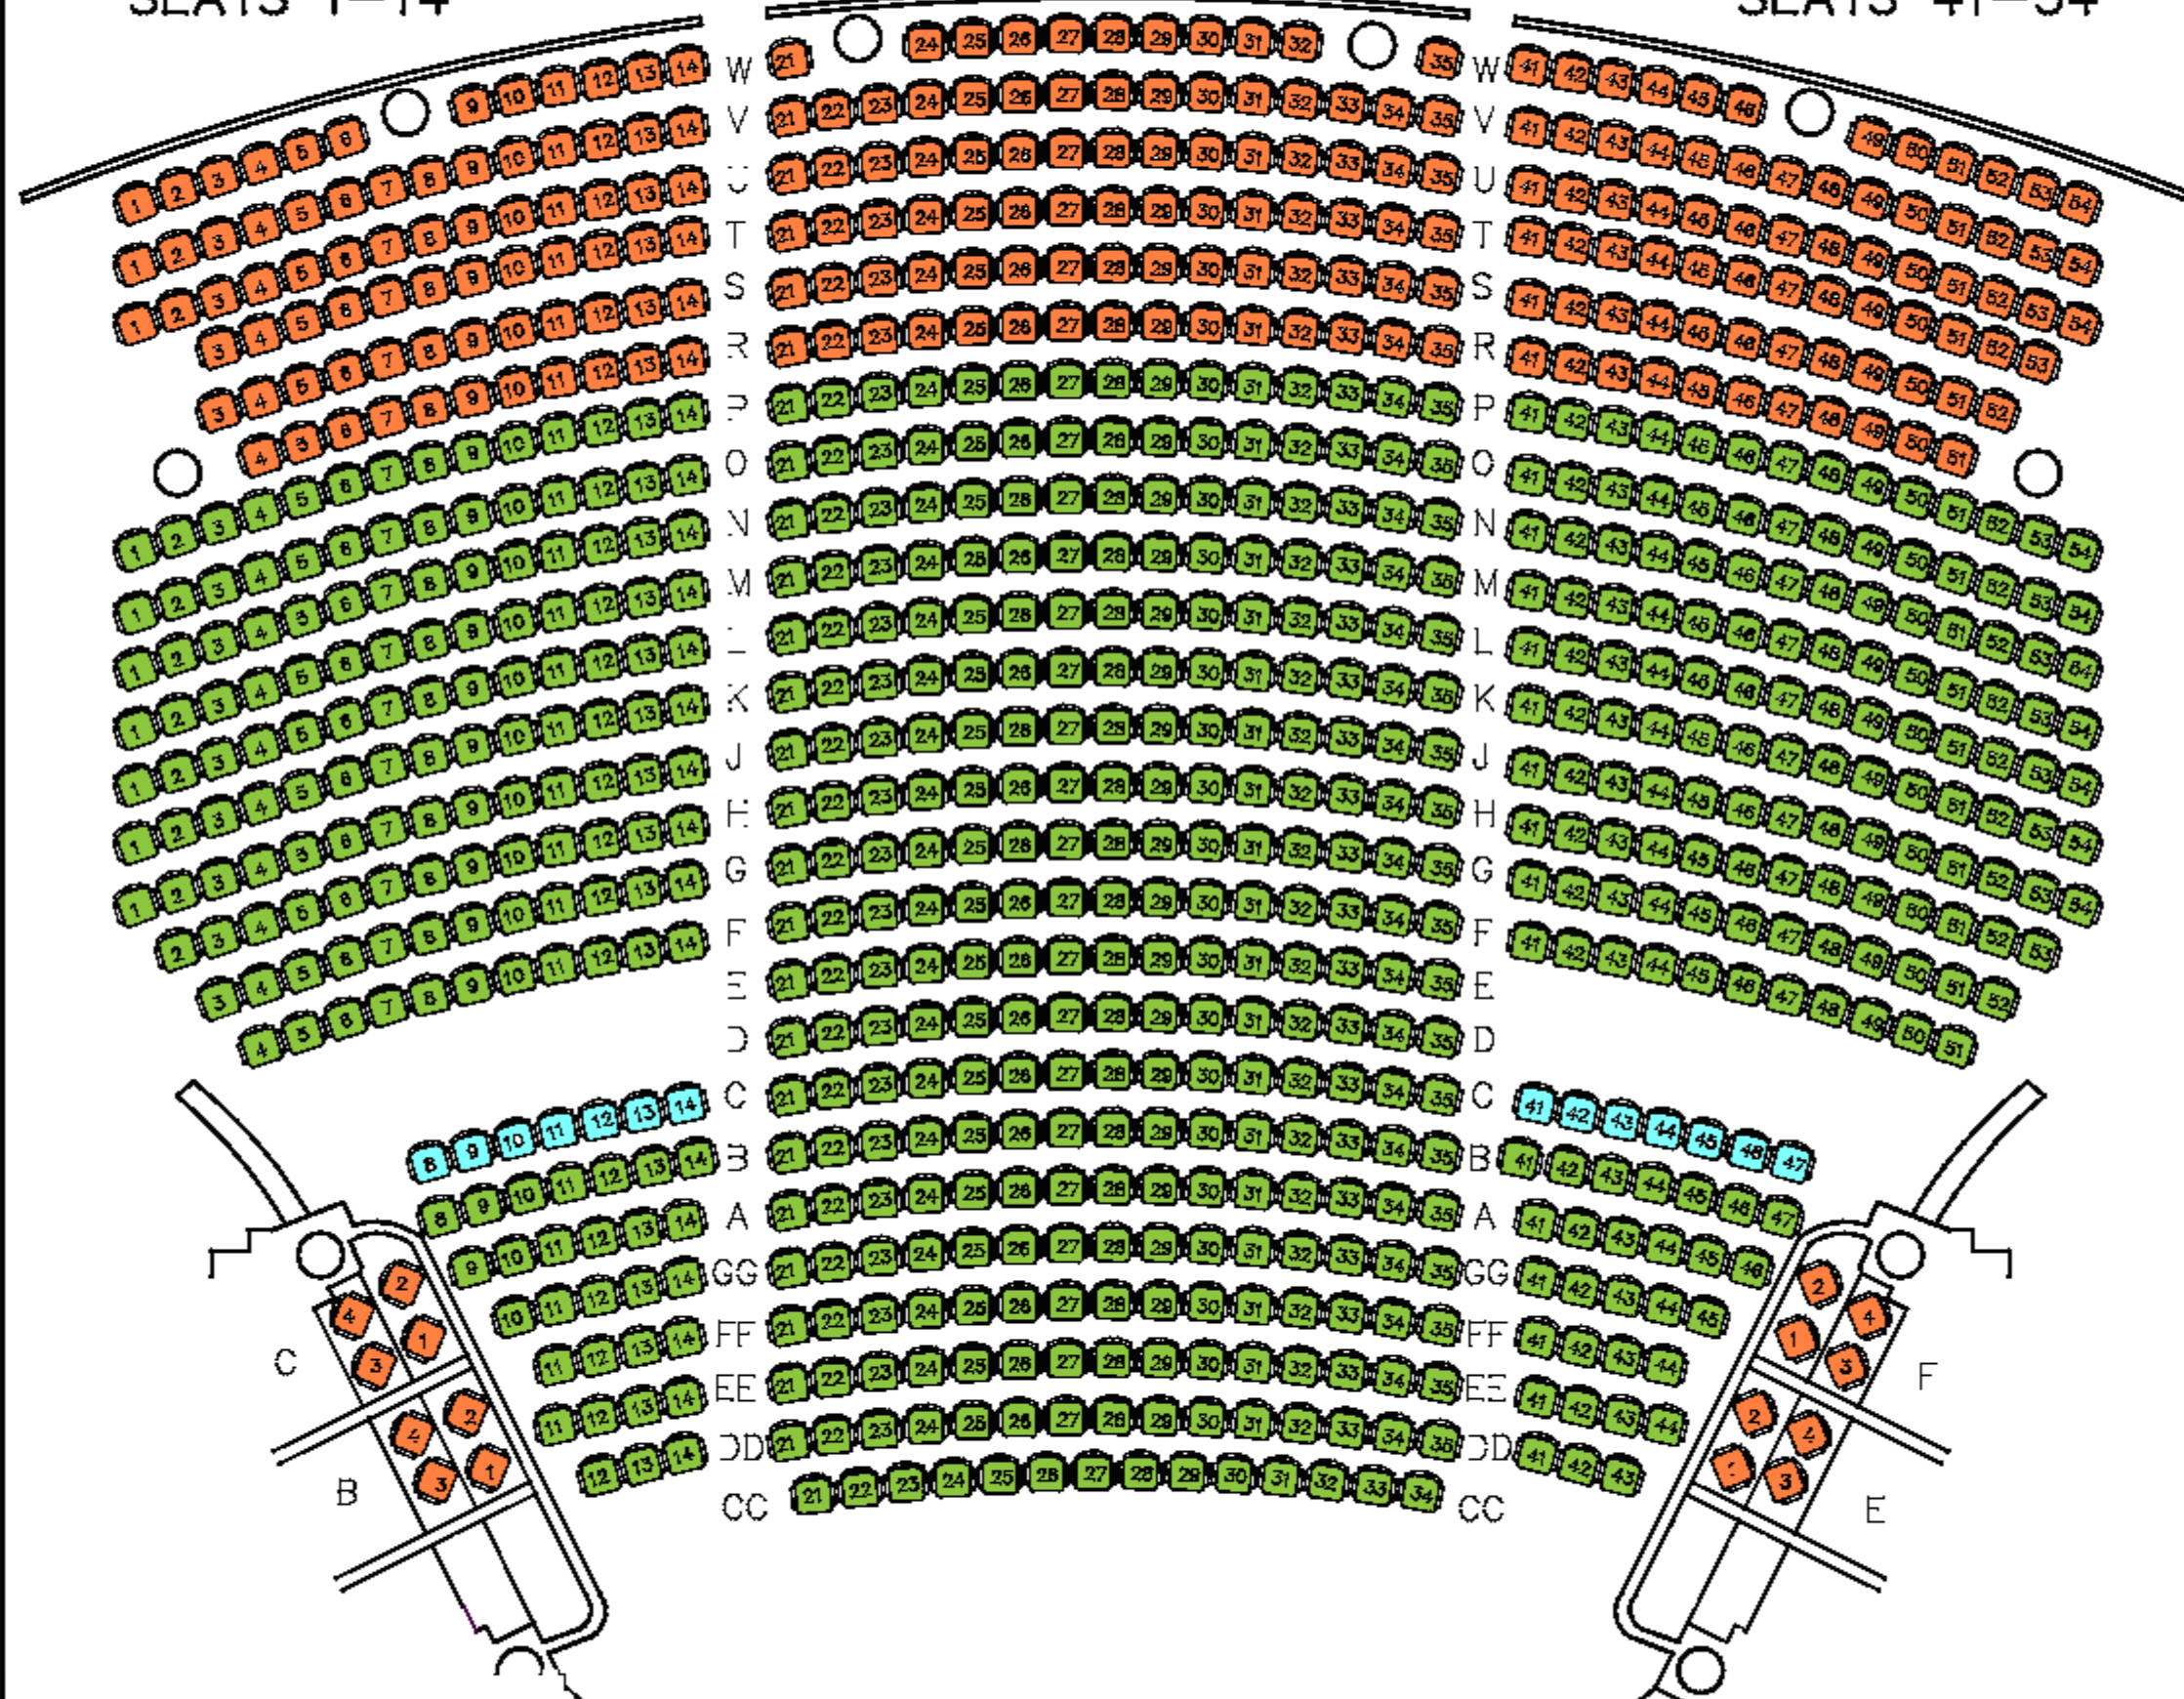

Current Seating Map is valid for the Student Matinee Performances on December 2 & 9 at 12:00pm.

ENTRANCE

SEATS 1-14

SEATS 21-35

SEATS 41-54

ELGIN THEATRE ORCHESTRA

-  Student Matinee Price \$35.00
-  Student Matinee Price \$25.00

 Accessible Seating \$35.00

# MEZZANINE

SEATS 201-215

SEATS 101-114

SEATS 301-314

# ELGIN THEATRE

Current Seating Map is valid for the Student Matinee Performances on December 2 & 9 at 12:00pm.

-  Student Matinee Price \$35.00
-  Student Matinee Price \$25.00