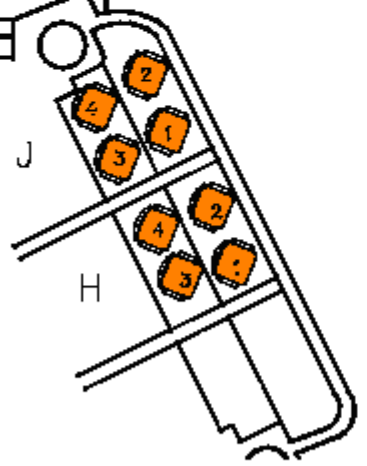

Current Seating Map is valid for the Student Matinee Performances on December 2 & 9 at 12:00pm.

ENTRANCE

SEATS 1-14

SEATS 21-35

SEATS 41-54

ELGIN THEATRE ORCHESTRA

-  Student Matinee Price \$35.00
-  Student Matinee Price \$25.00

# BALCONY

SEATS 101-108

SEATS 201-212

SEATS 301-312

SEATS 401-408

# MEZZANINE

SEATS 201-215

SEATS 101-114

SEATS 301-314

# ELGIN THEATRE

Current Seating Map is valid for the Student Matinee Performances on December 2 & 9 at 12:00pm.

-  Student Matinee Price \$35.00
-  Student Matinee Price \$25.00