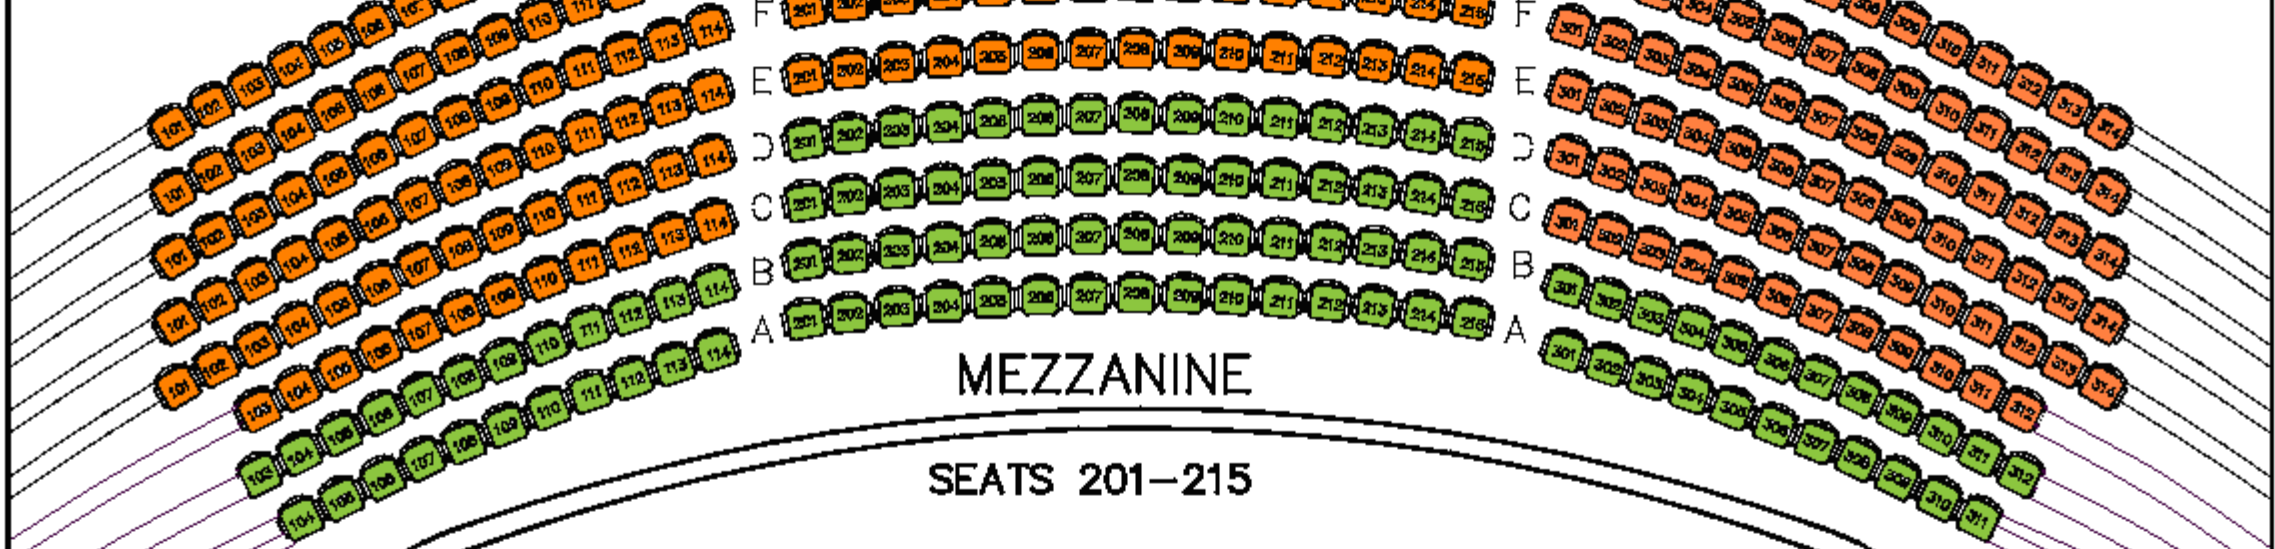

Current Seating Map is valid for the Student Matinee Performances on December 2 & 9 at 12:00pm.

ENTRANCE

SEATS 1-14

SEATS 21-35

SEATS 41-54

ELGIN THEATRE ORCHESTRA

-  Student Matinee Price \$35.00
-  Student Matinee Price \$25.00

# BALCONY

SEATS 101-108

SEATS 201-212

SEATS 301-312

SEATS 401-408

# MEZZANINE

SEATS 201-215

SEATS 101-114

SEATS 301-314

# ELGIN THEATRE

Current Seating Map is valid for the Student Matinee Performances on December 2 & 9 at 12:00pm.

-  Student Matinee Price \$35.00
-  Student Matinee Price \$25.00