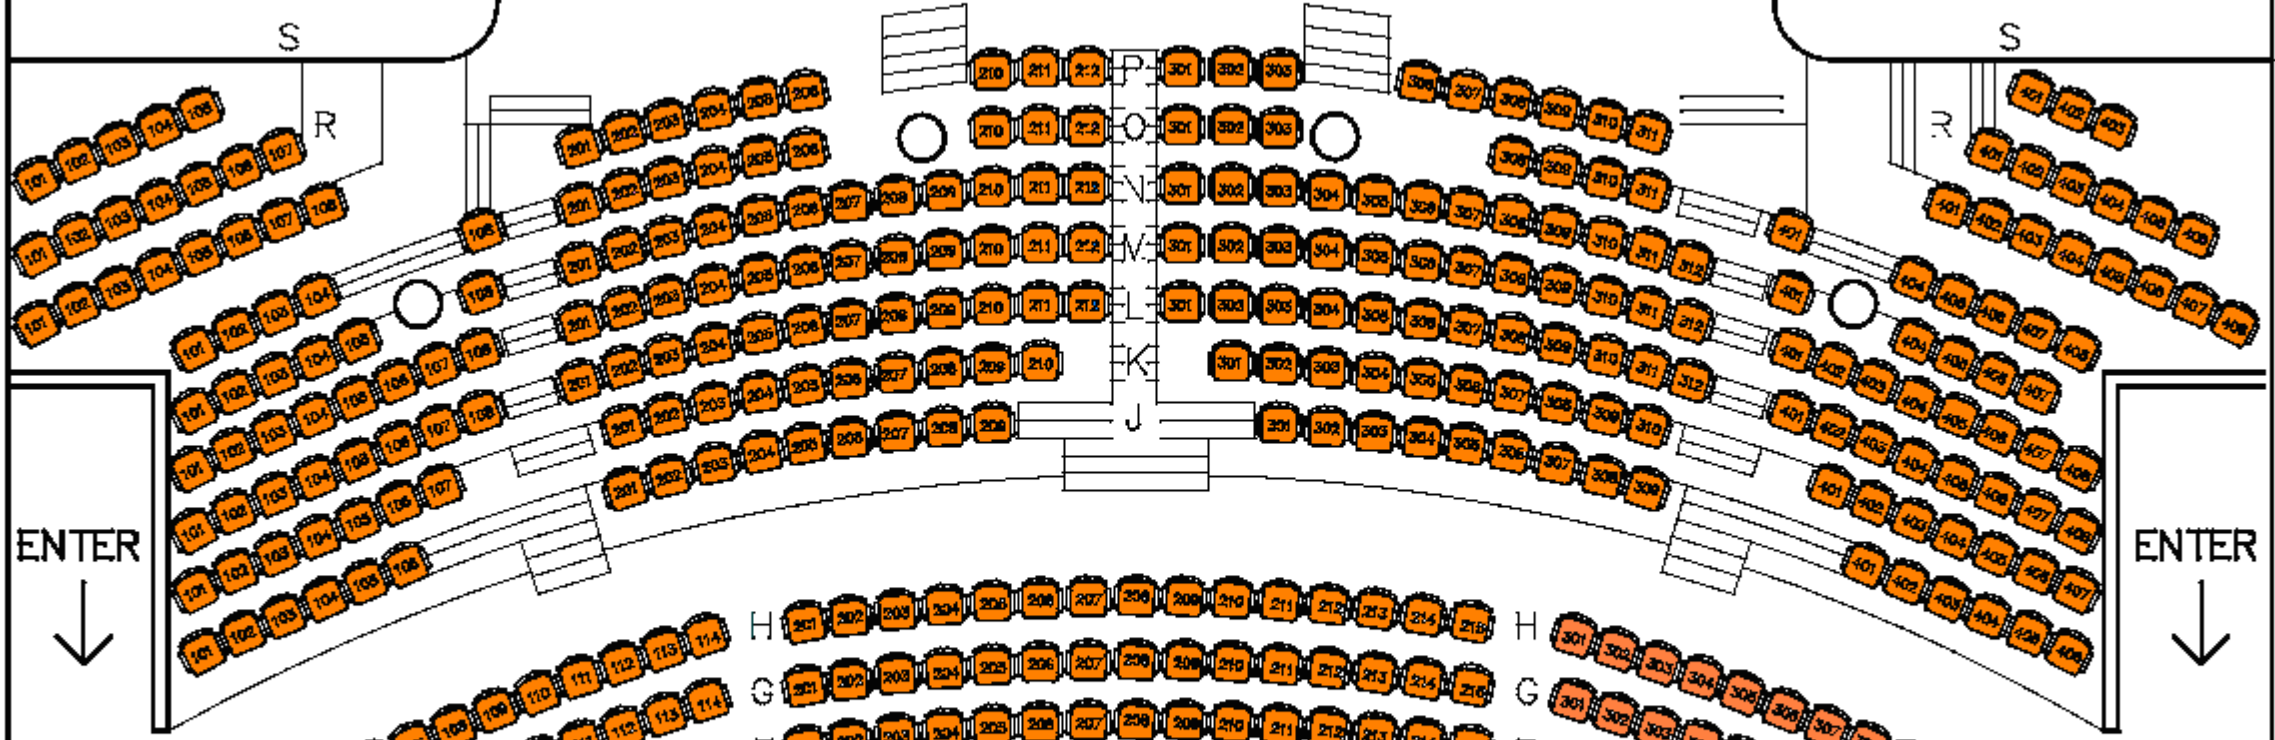

Current Seating Map is valid for the Student Matinee Performances on December 2 & 9 at 12:00pm.

ENTRANCE

SEATS 1-14

SEATS 21-35

SEATS 41-54

ELGIN THEATRE ORCHESTRA

-  Student Matinee Price \$35.00
-  Student Matinee Price \$25.00

# BALCONY

SEATS 101-108

SEATS 201-212

SEATS 301-312

SEATS 401-408

# MEZZANINE

SEATS 201-215

SEATS 101-114

SEATS 301-314

# ELGIN THEATRE

Current Seating Map is valid for the Student Matinee Performances on December 2 & 9 at 12:00pm.

-  Student Matinee Price \$35.00
-  Student Matinee Price \$25.00