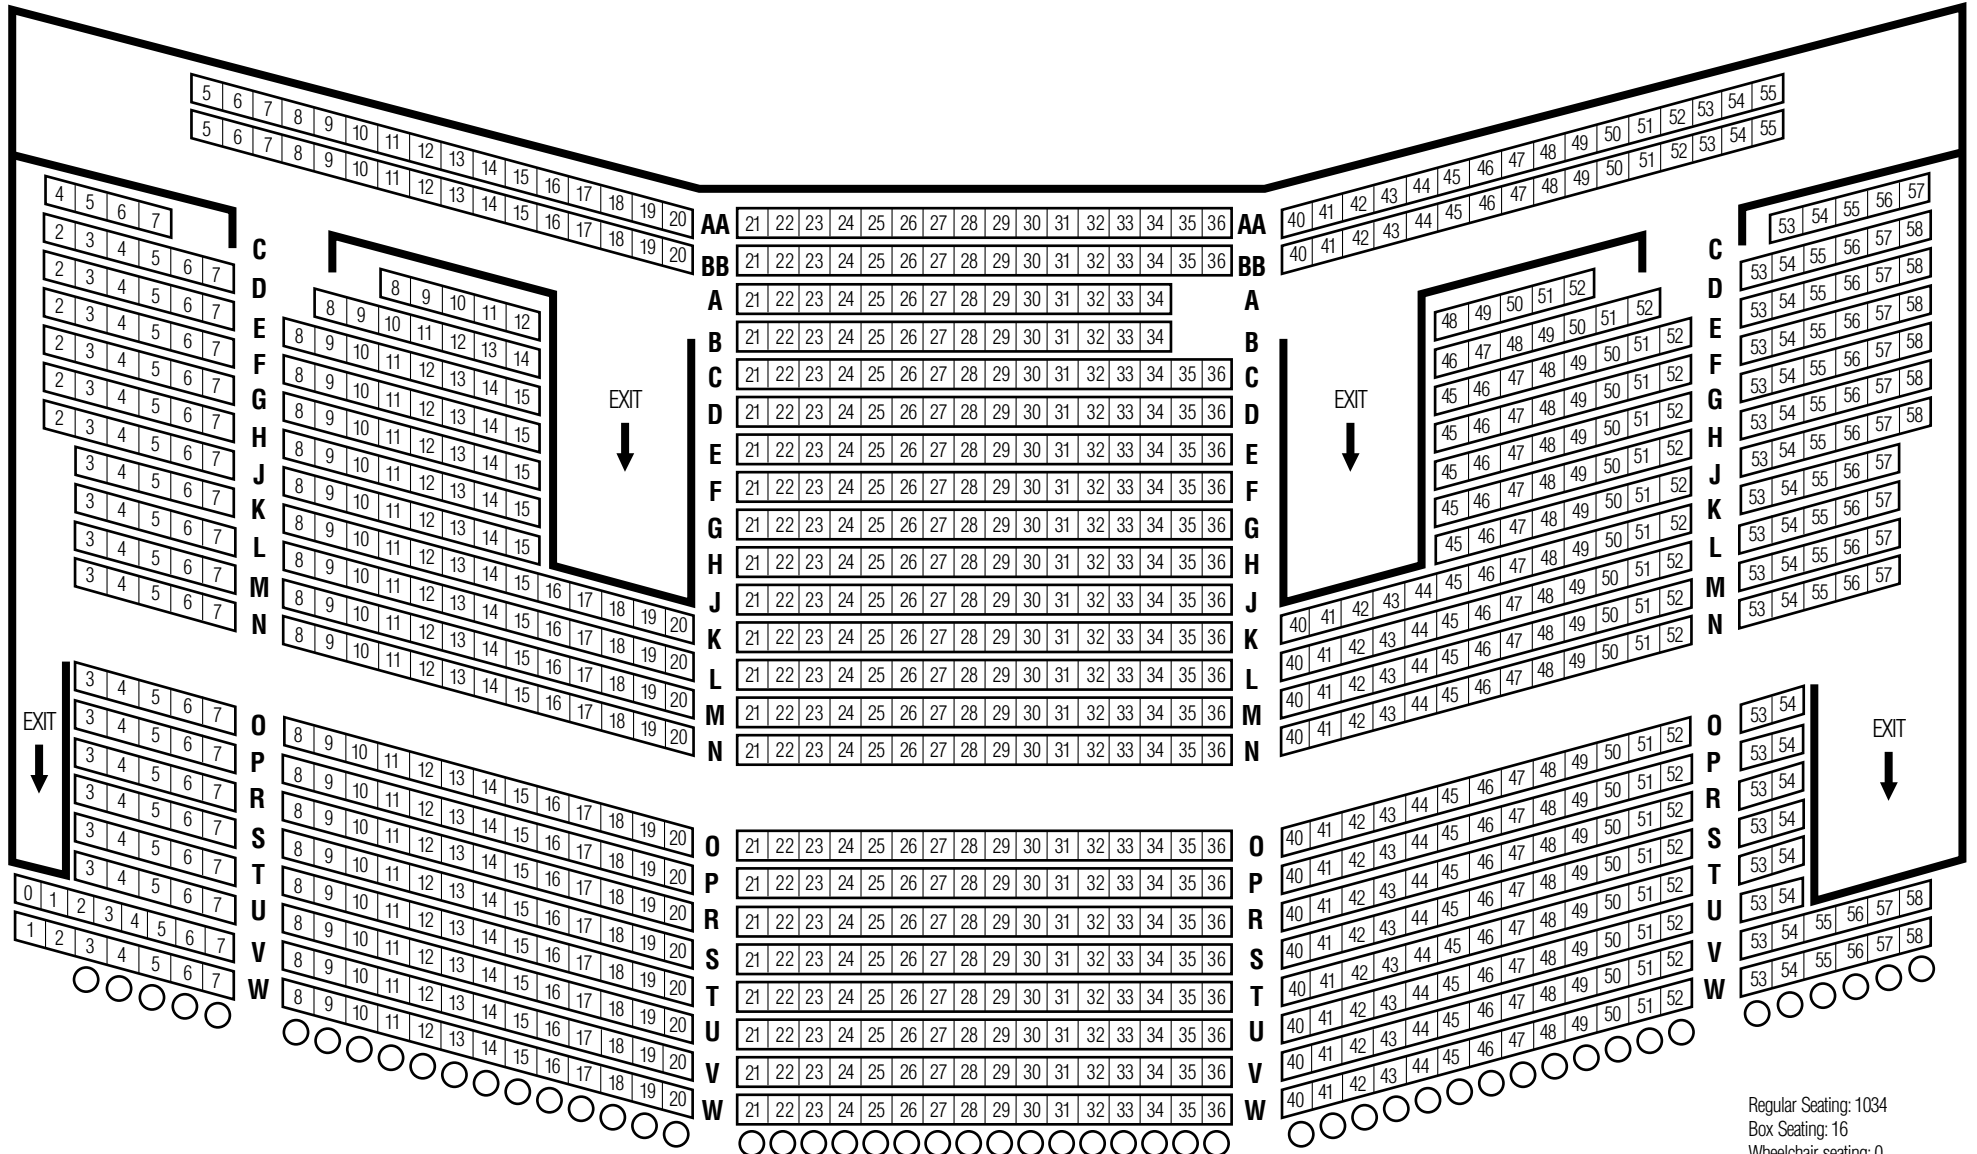

# Canon Theatre Orchestra

seating map

Stage

Regular Seating: 1123  
Box Seating: 32  
Wheelchair seating: 15

# Canon Theatre Mezzanine seating map

Stage

Regular Seating: 1034  
Box Seating: 16  
Wheelchair seating: 0  
Stools: 53