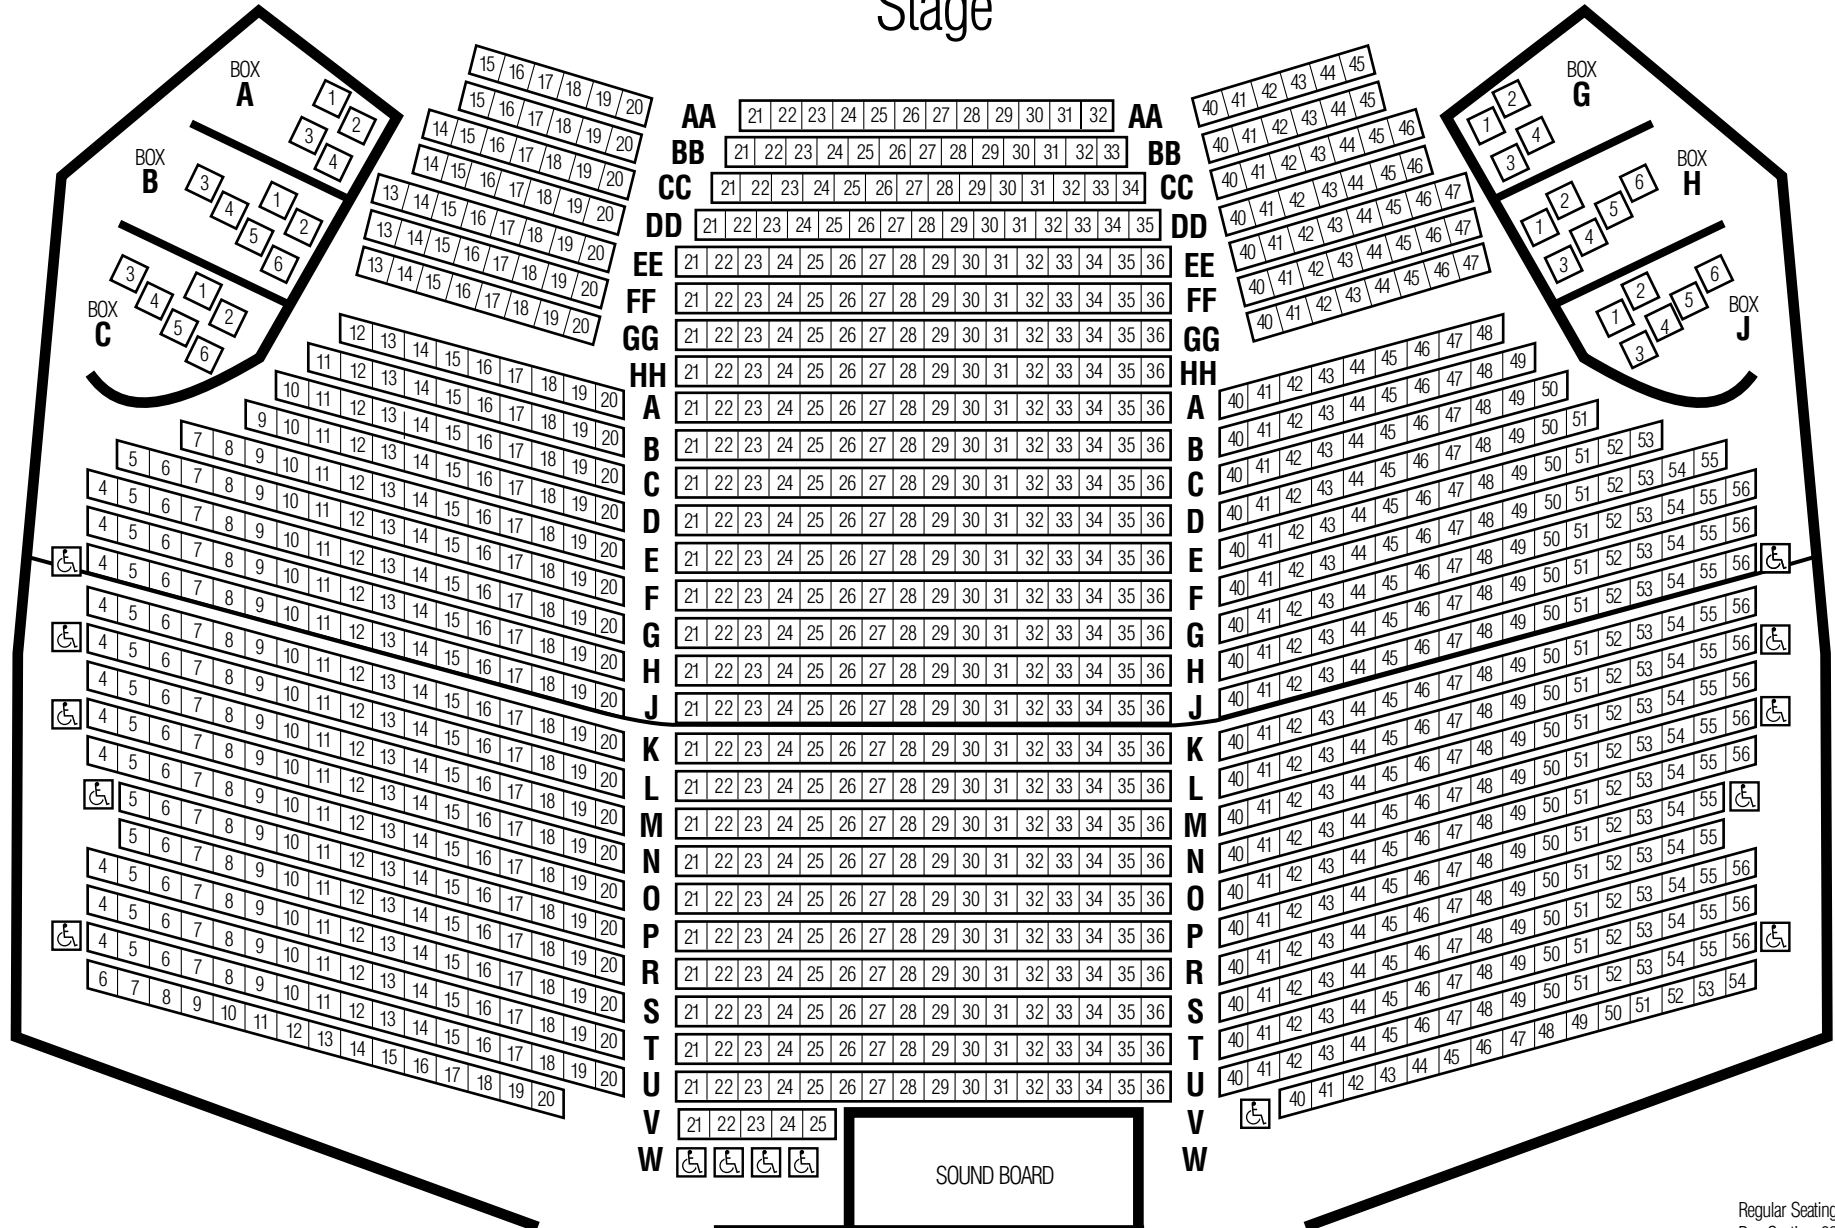

# Canon Theatre Orchestra

seating map

Stage

Regular Seating: 1123  
Box Seating: 32  
Wheelchair seating: 15

# Canon Theatre Mezzanine seating map

Stage

Regular Seating: 1034  
Box Seating: 16  
Wheelchair seating: 0  
Stools: 53