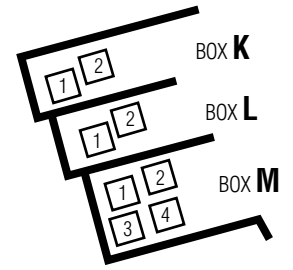

# Canon Theatre Orchestra

seating map

Stage

Regular Seating: 1123  
Box Seating: 32  
Wheelchair seating: 15

# Canon Theatre Mezzanine seating map

Stage

Regular Seating: 1034  
Box Seating: 16  
Wheelchair seating: 0  
Stools: 53