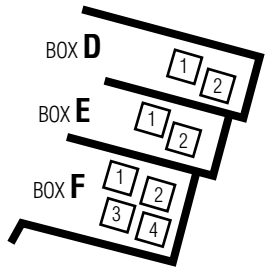

# Canon Theatre Orchestra

seating map

Stage

Regular Seating: 1123  
Box Seating: 32  
Wheelchair seating: 15

# Canon Theatre Mezzanine seating map

Stage

Regular Seating: 1034  
Box Seating: 16  
Wheelchair seating: 0  
Stools: 53