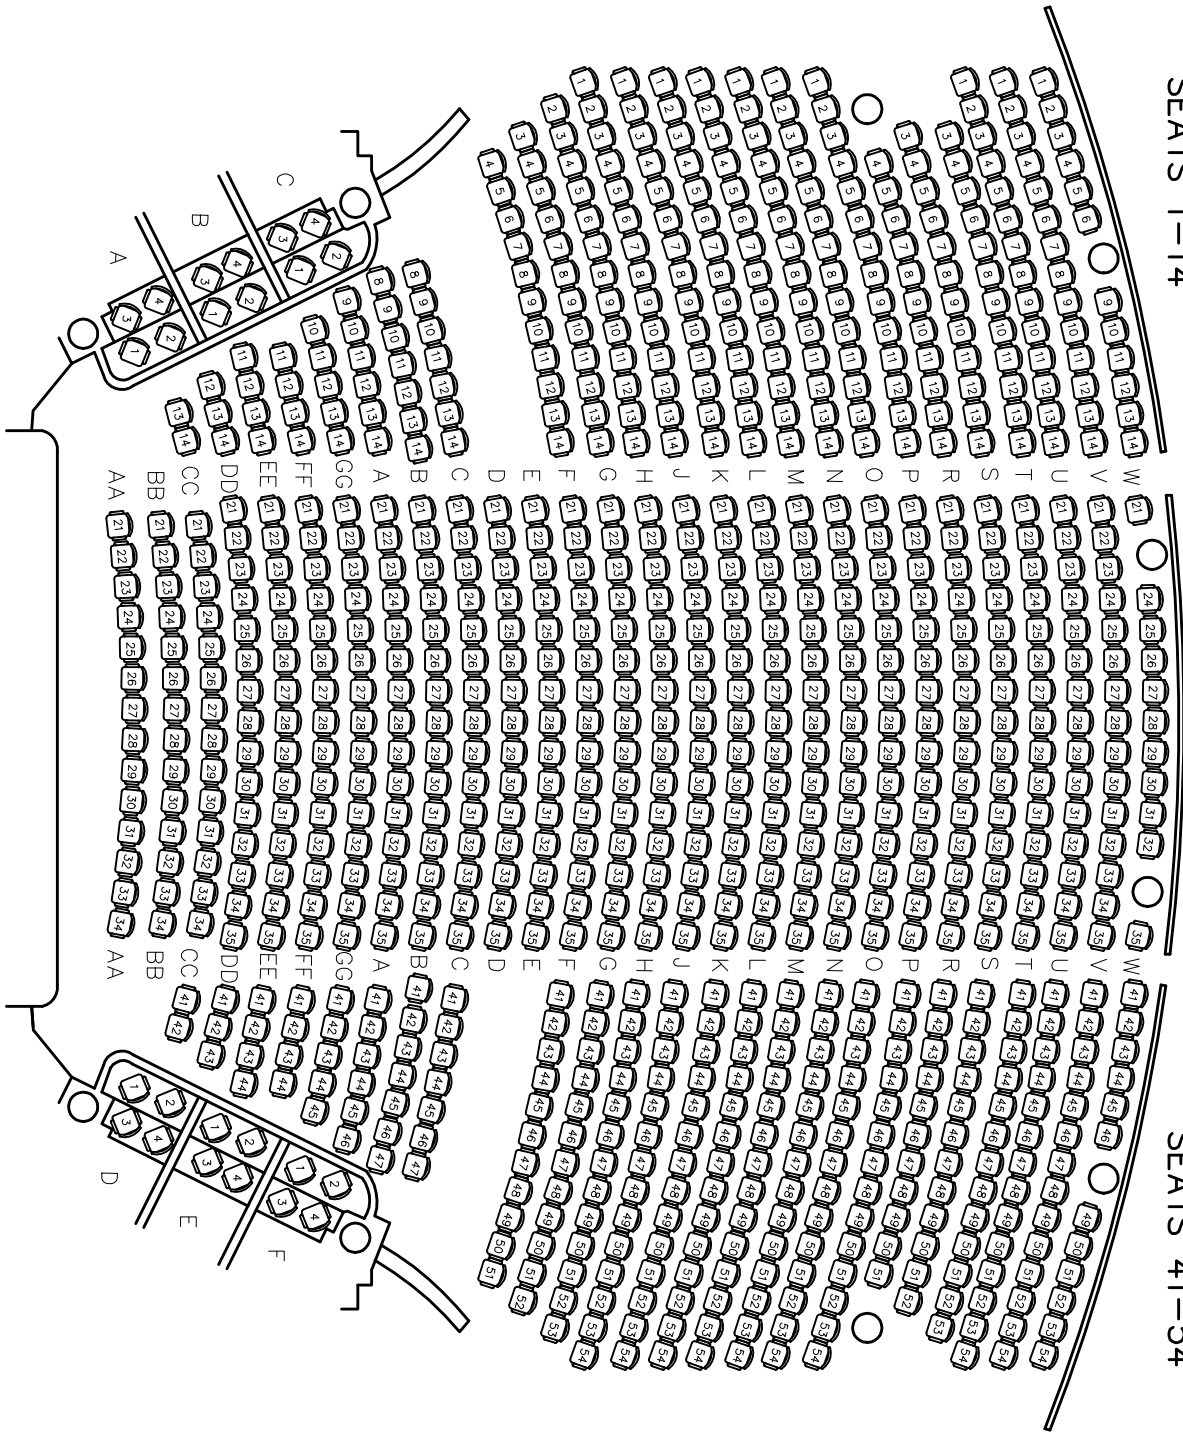

ENTRANCE

SEATS 1-14

SEATS 21-35

SEATS 41-54

ELGIN THEATRE ORCHESTRA

189 YONGE ST., TORONTO