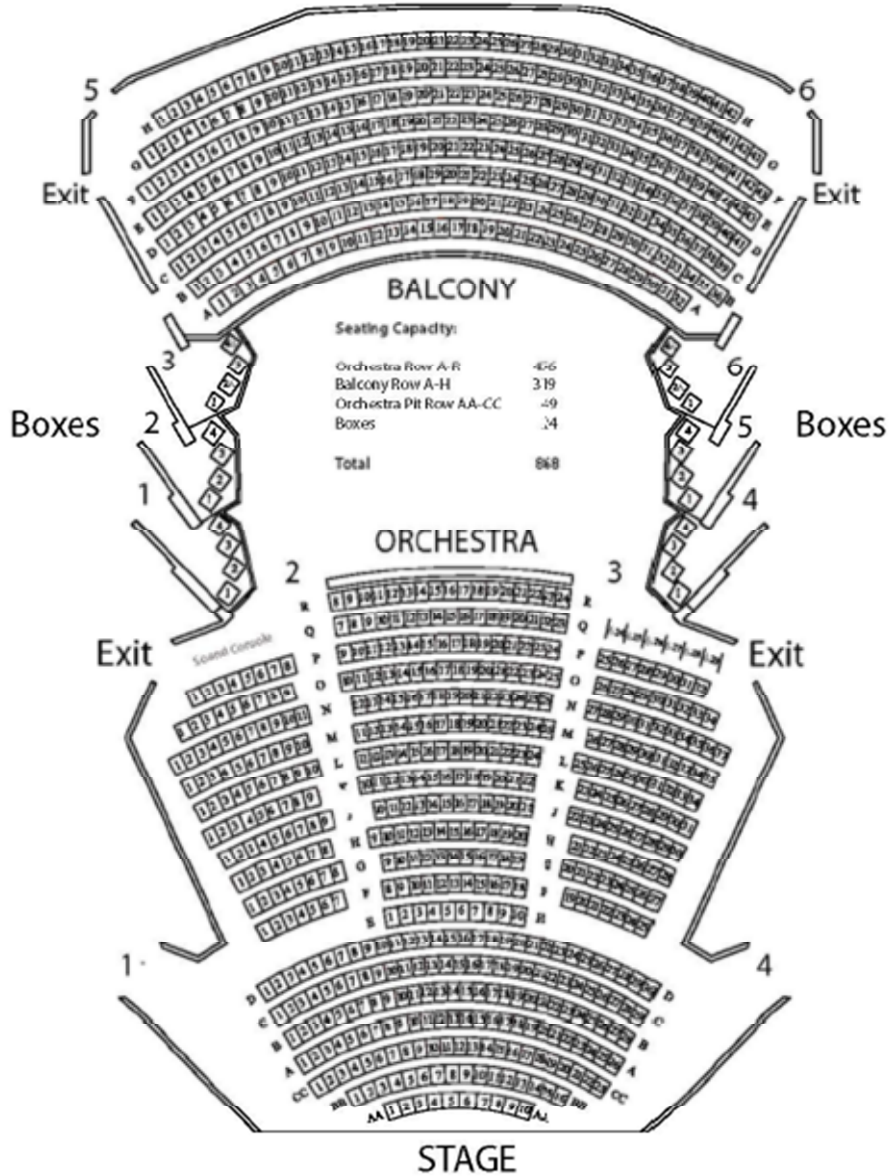

Bluma Appel Theatre

St. LAWRENCE CENTRE FOR THE ARTS

yourevent.
let our arts venue be your muse SLCC