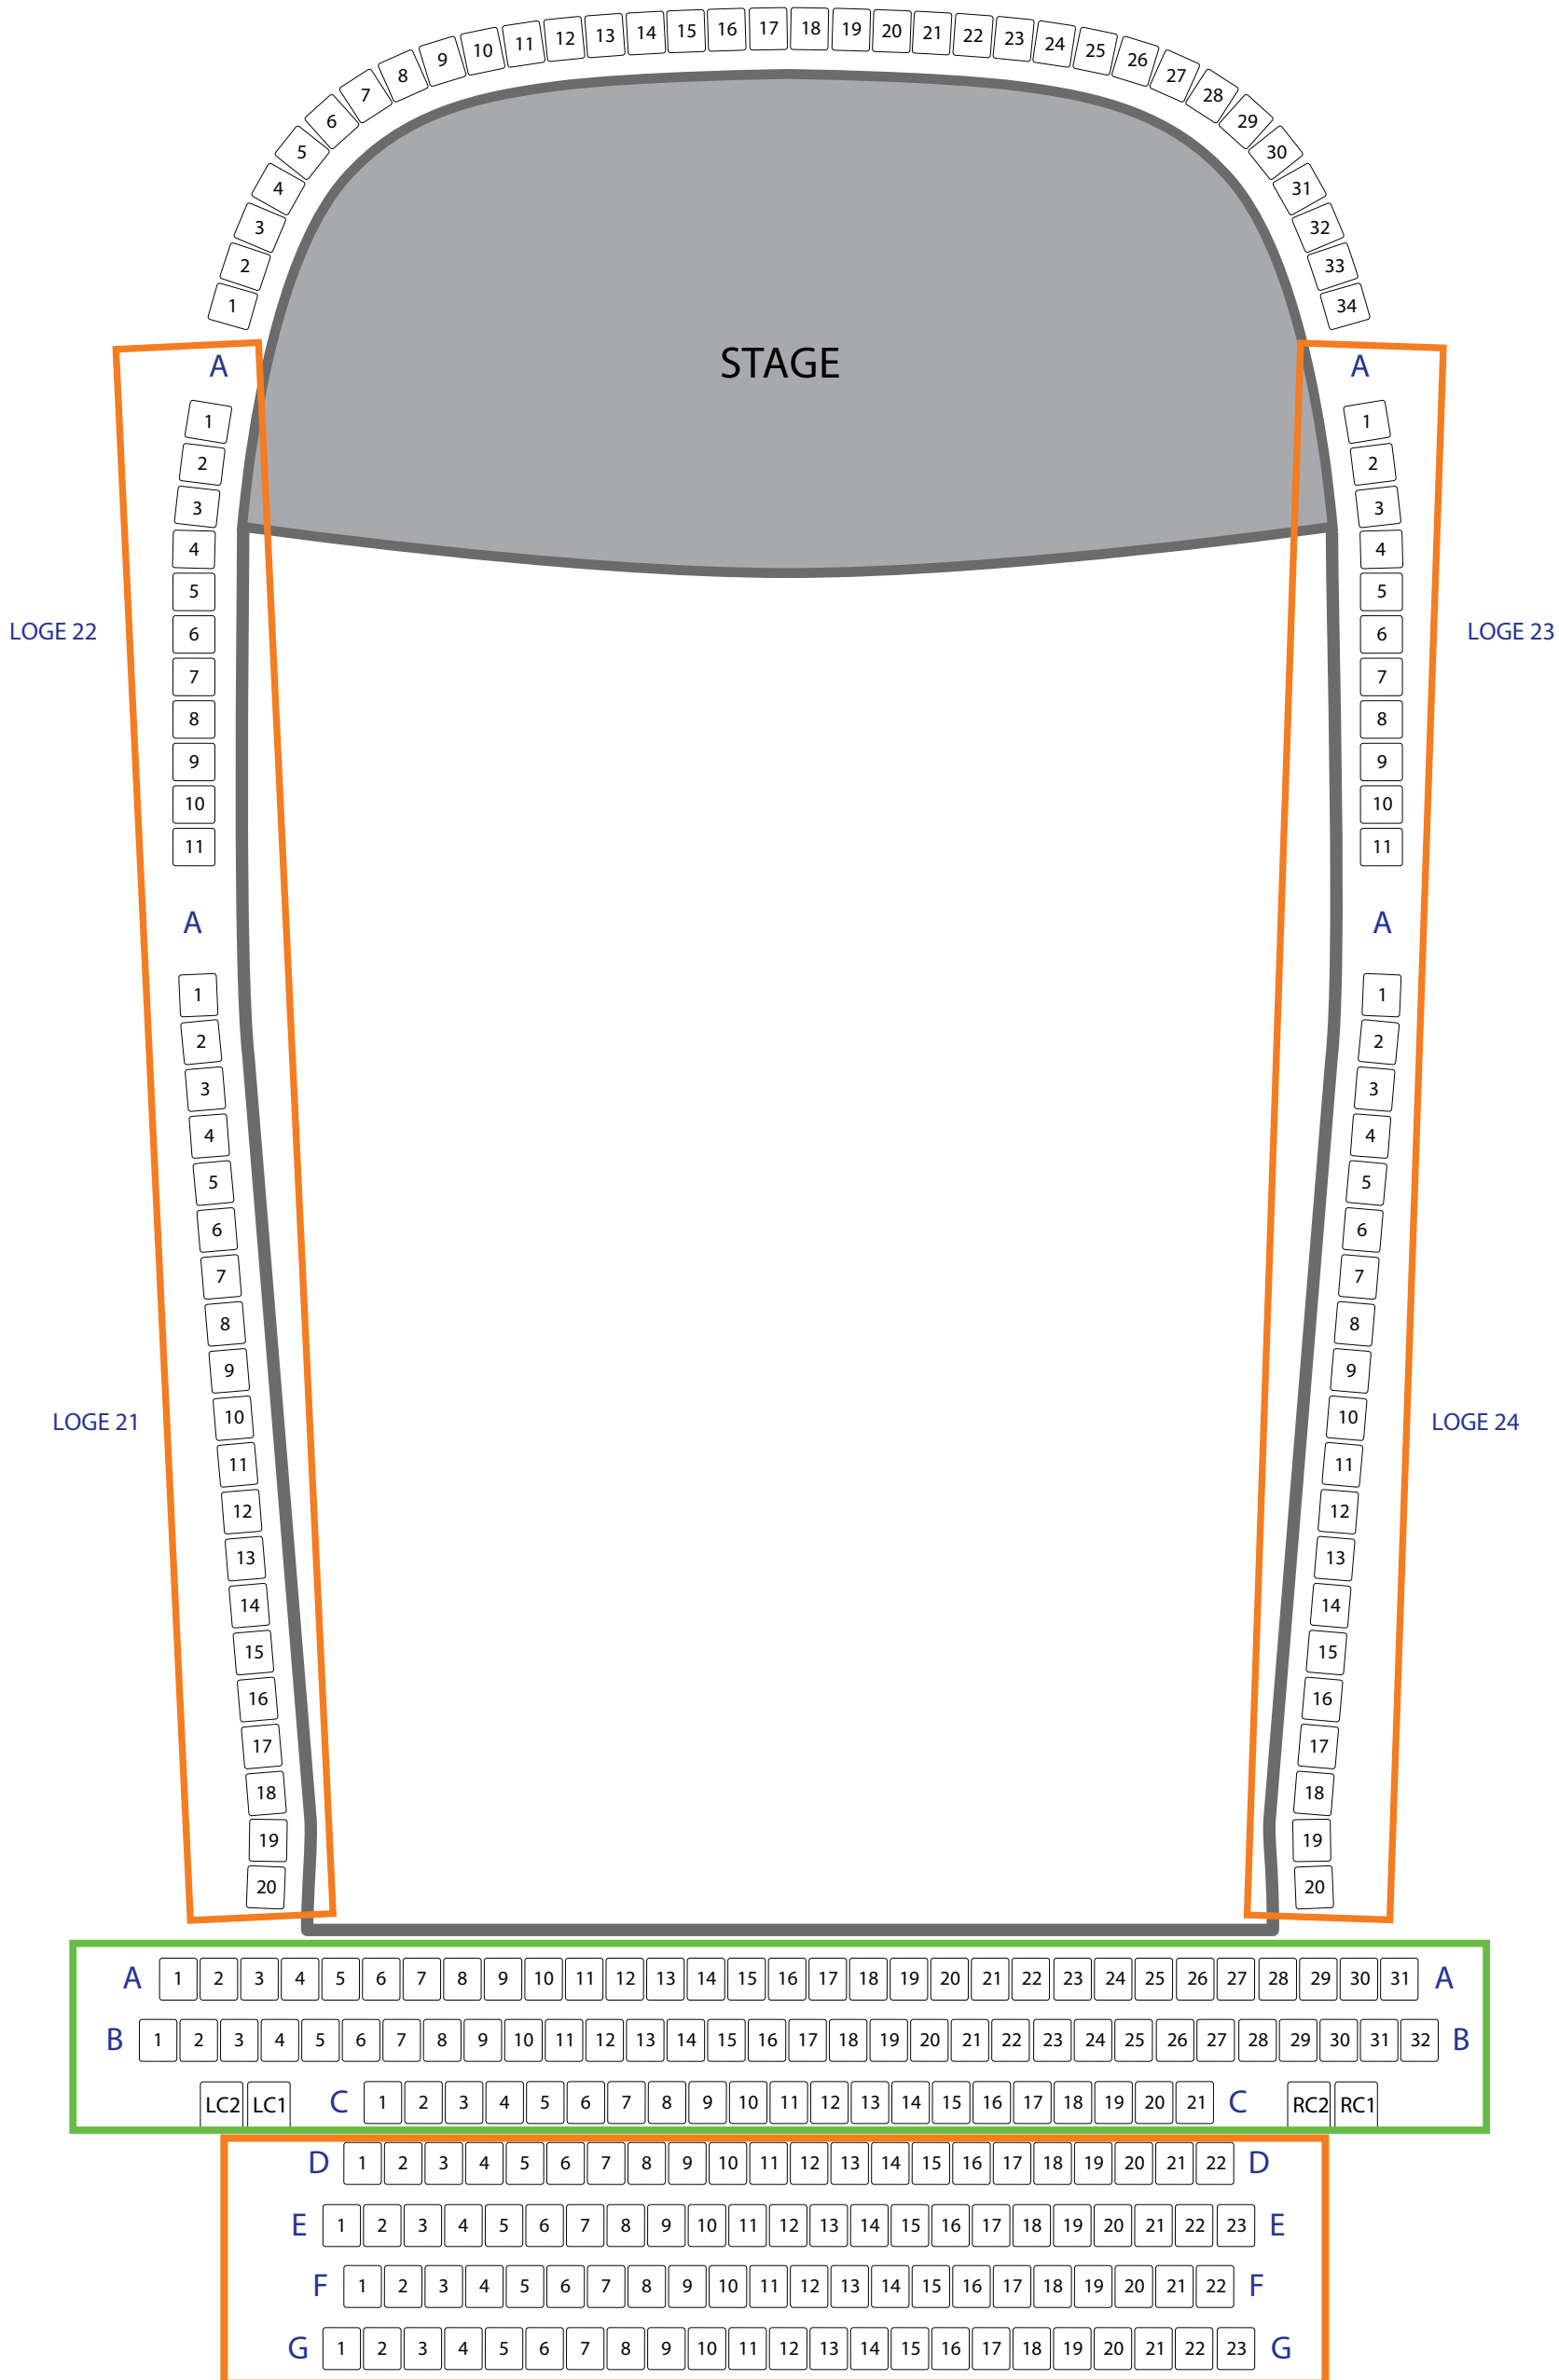

ORCHESTRA LEVEL

Regular \$108 / Group \$87

Regular \$93 / Group \$75

Regular \$83 / Group \$67

GALLERY 1
BENCH SEATS

Regular \$83 / Group \$67

Regular \$73 / Group \$59

LOWER BALCONY

GALLERY 2

UPPER BALCONY

Regular \$53 / Group \$43

Regular \$43 / Group \$35