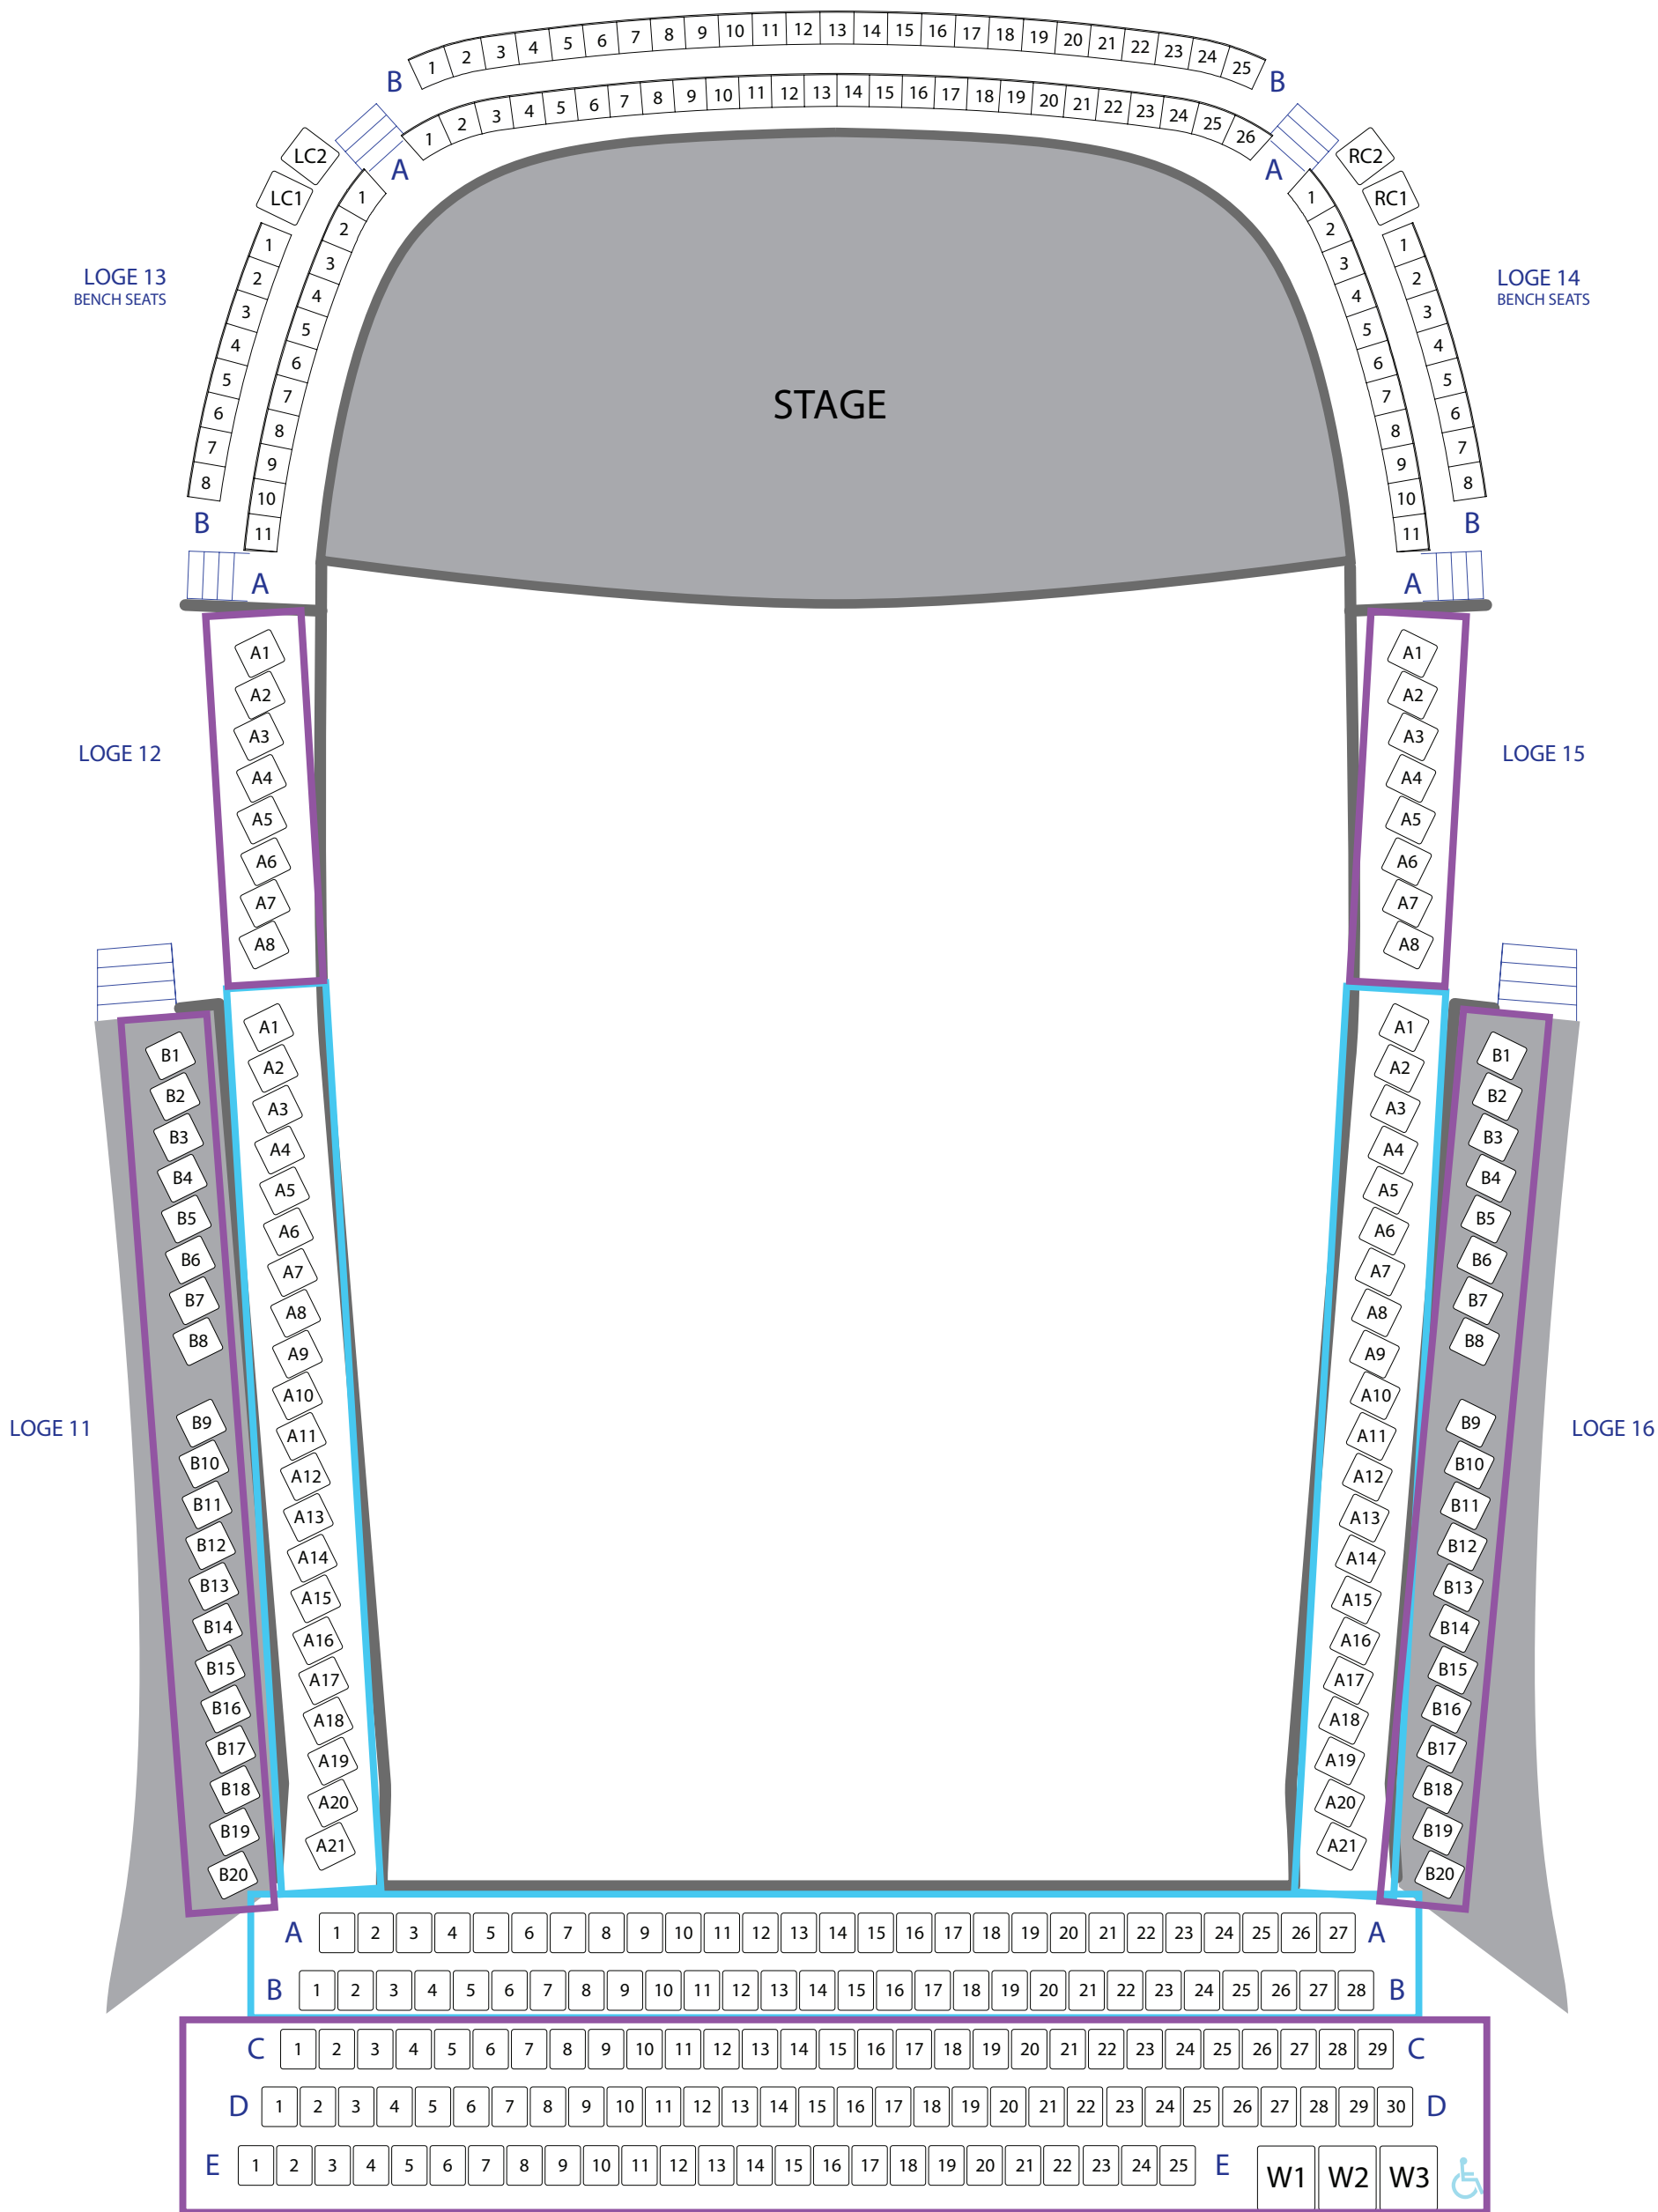

ORCHESTRA LEVEL

Regular \$108 / Group \$87

Regular \$93 / Group \$75

Regular \$83 / Group \$67

GALLERY 1
BENCH SEATS

Regular \$83 / Group \$67

Regular \$73 / Group \$59

LOWER BALCONY

GALLERY 2

UPPER BALCONY

Regular \$53 / Group \$43

Regular \$43 / Group \$35