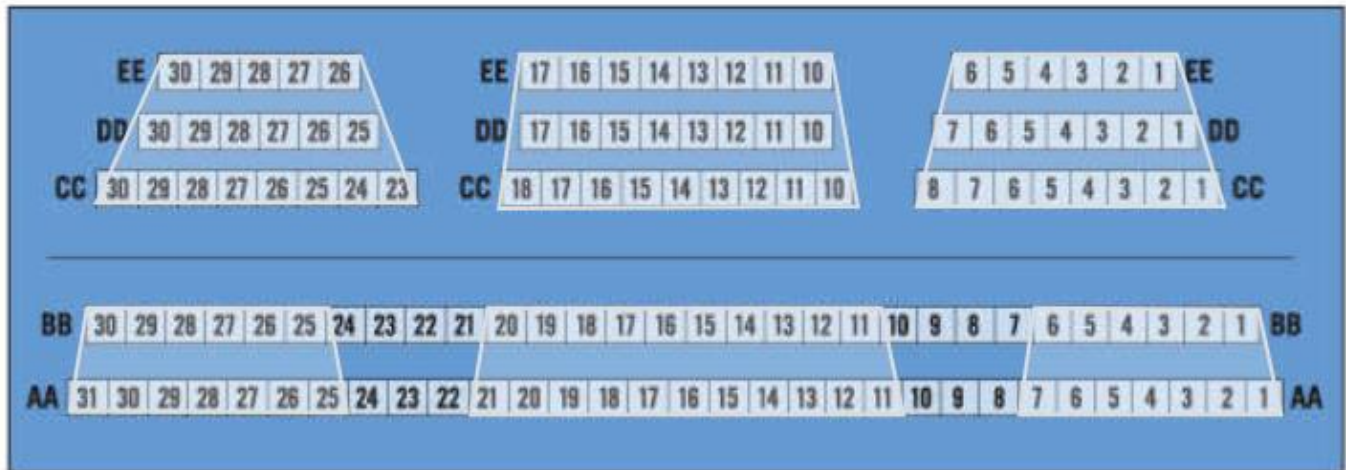

Fleck Dance Theatre (formerly Premiere Dance Theatre)

Main Level

Wheelchair Seating
(Main Level)

Balcony
(Second Level)