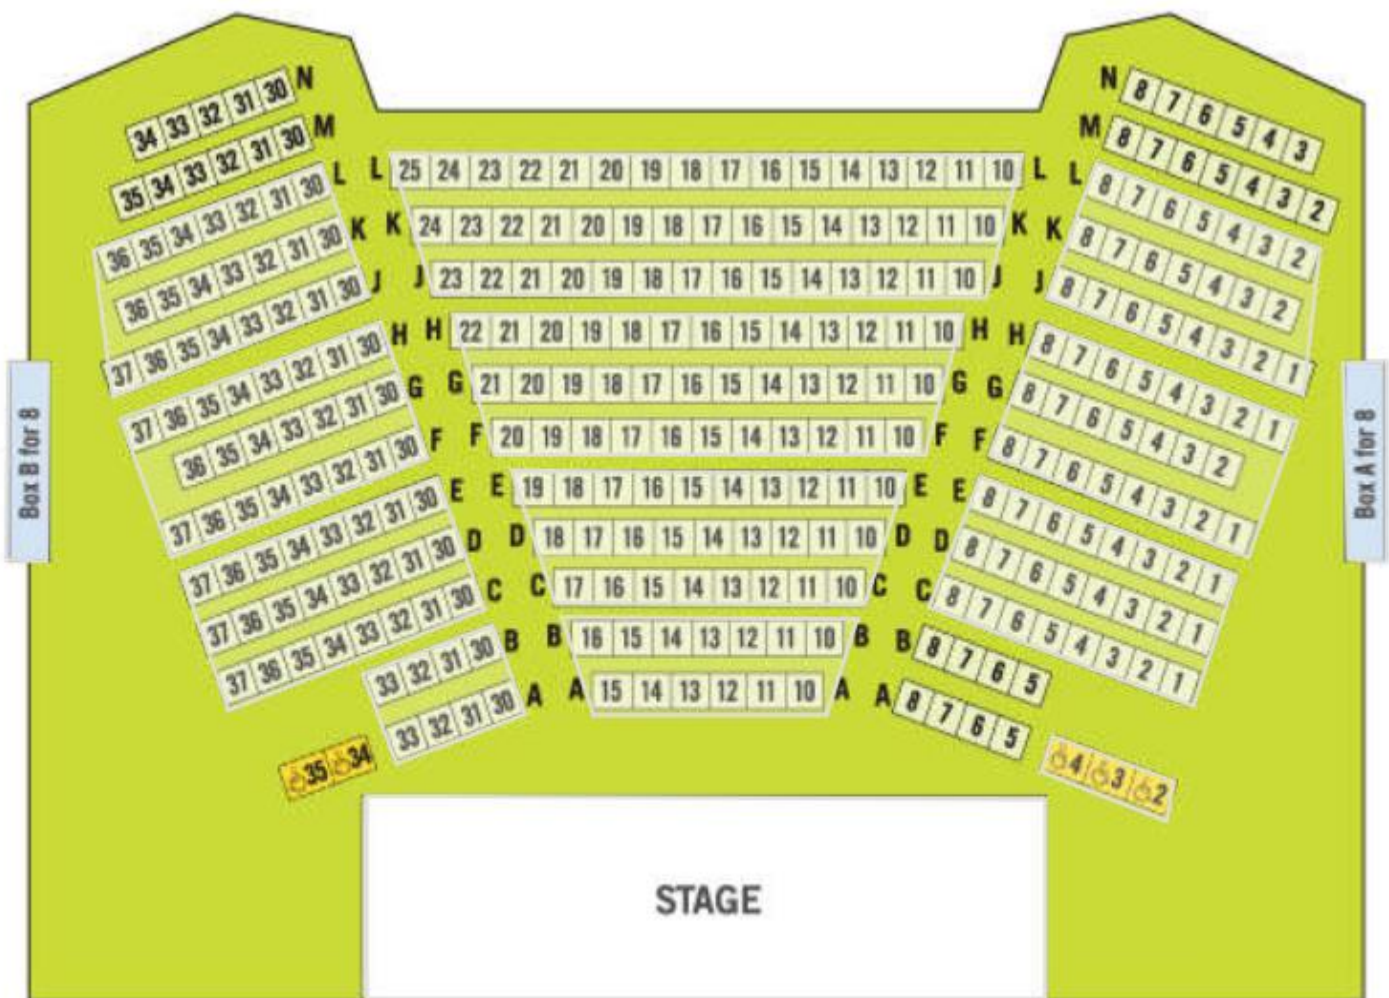

Fleck Dance Theatre (formerly Premiere Dance Theatre)

Main Level

Wheelchair Seating
(Main Level)

Balcony
(Second Level)