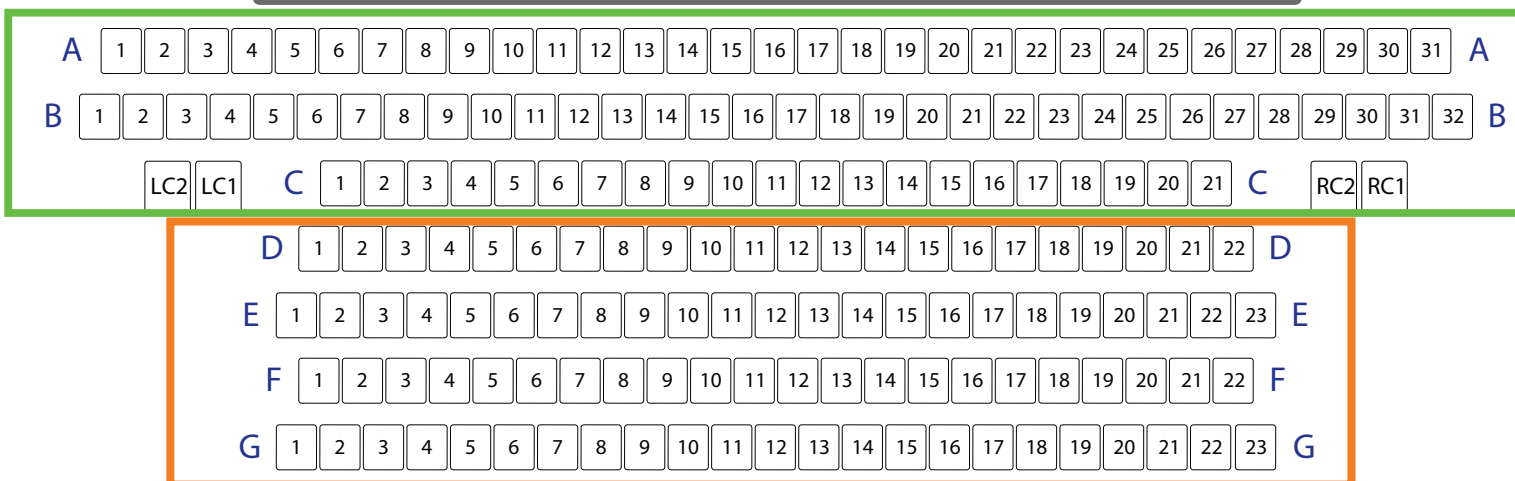

ORCHESTRA LEVEL

Regular \$108 / Group \$87

Regular \$93 / Group \$75

Regular \$83 / Group \$67

GALLERY 1
BENCH SEATS

Regular \$83 / Group \$67

Regular \$73 / Group \$59

LOWER BALCONY

GALLERY 2

UPPER BALCONY

Regular \$53 / Group \$43

Regular \$43 / Group \$35