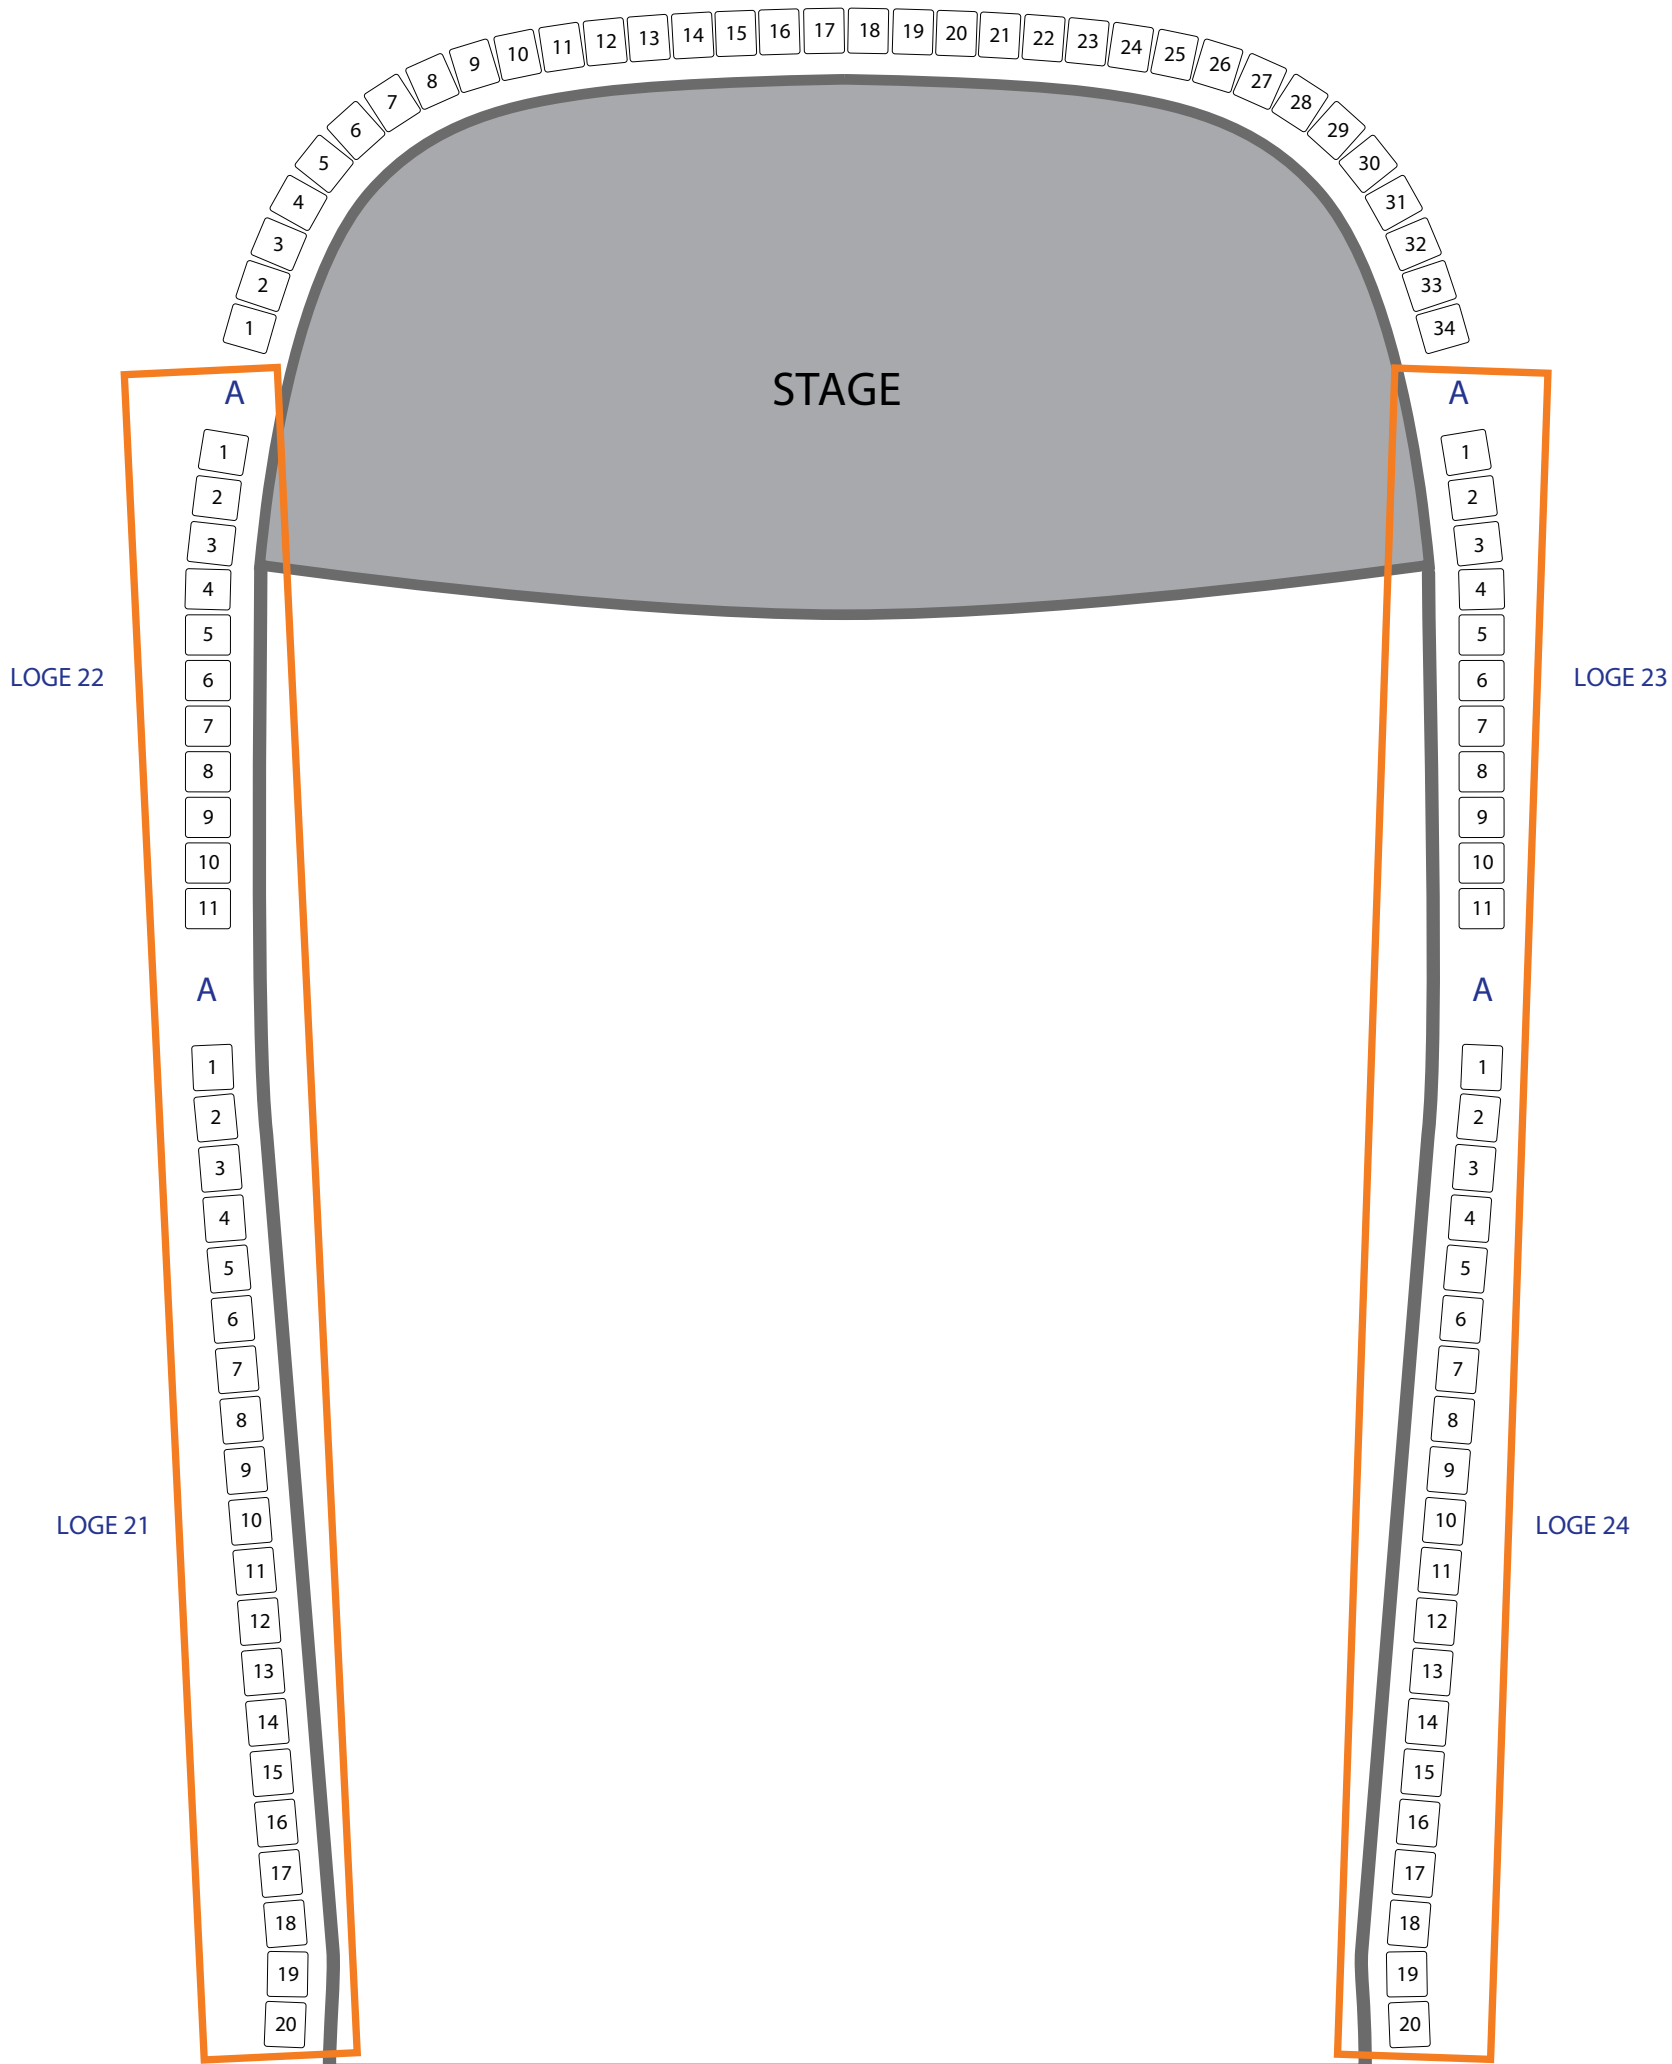

ORCHESTRA LEVEL

Regular \$108 / Group \$87

Regular \$93 / Group \$75

Regular \$83 / Group \$67

GALLERY 1
BENCH SEATS

Regular \$83 / Group \$67

Regular \$73 / Group \$59

LOWER BALCONY

GALLERY 2

UPPER BALCONY

Regular \$53 / Group \$43

Regular \$43 / Group \$35