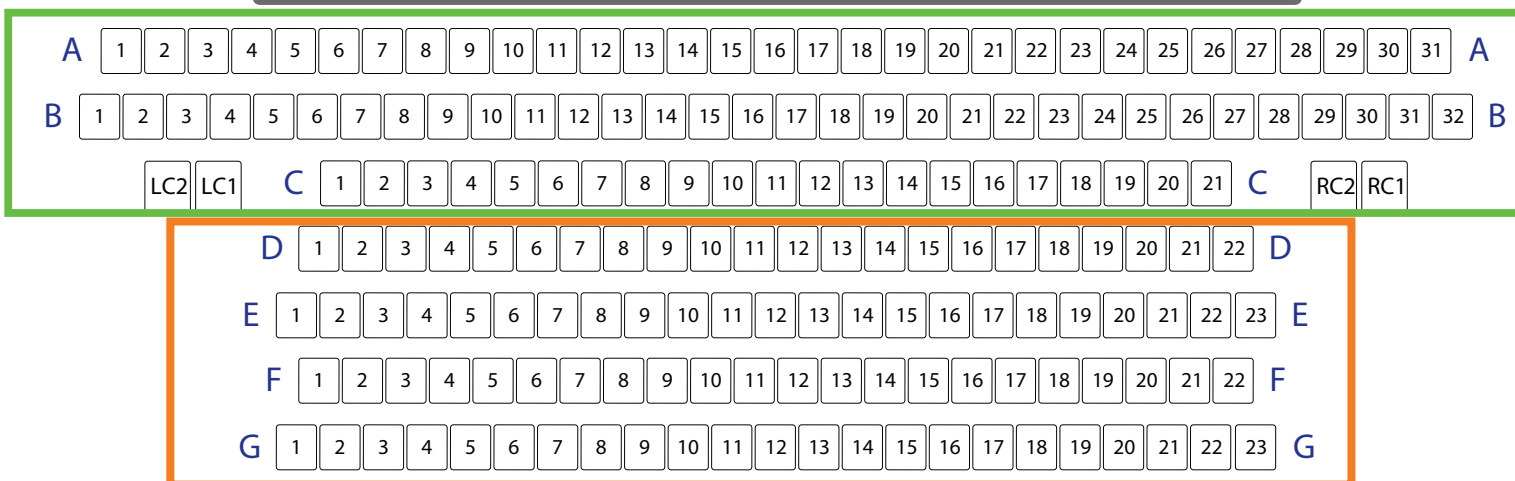

ORCHESTRA LEVEL

Regular \$125 / Group \$100

Regular \$115 / Group \$92

Regular \$99 / Group \$80

GALLERY 1
BENCH SEATS

Regular \$89 / Group \$74

Regular \$79 / Group \$64

LOWER BALCONY

GALLERY 2

UPPER BALCONY

Regular \$59 / Group \$47

Regular \$49 / Group \$35