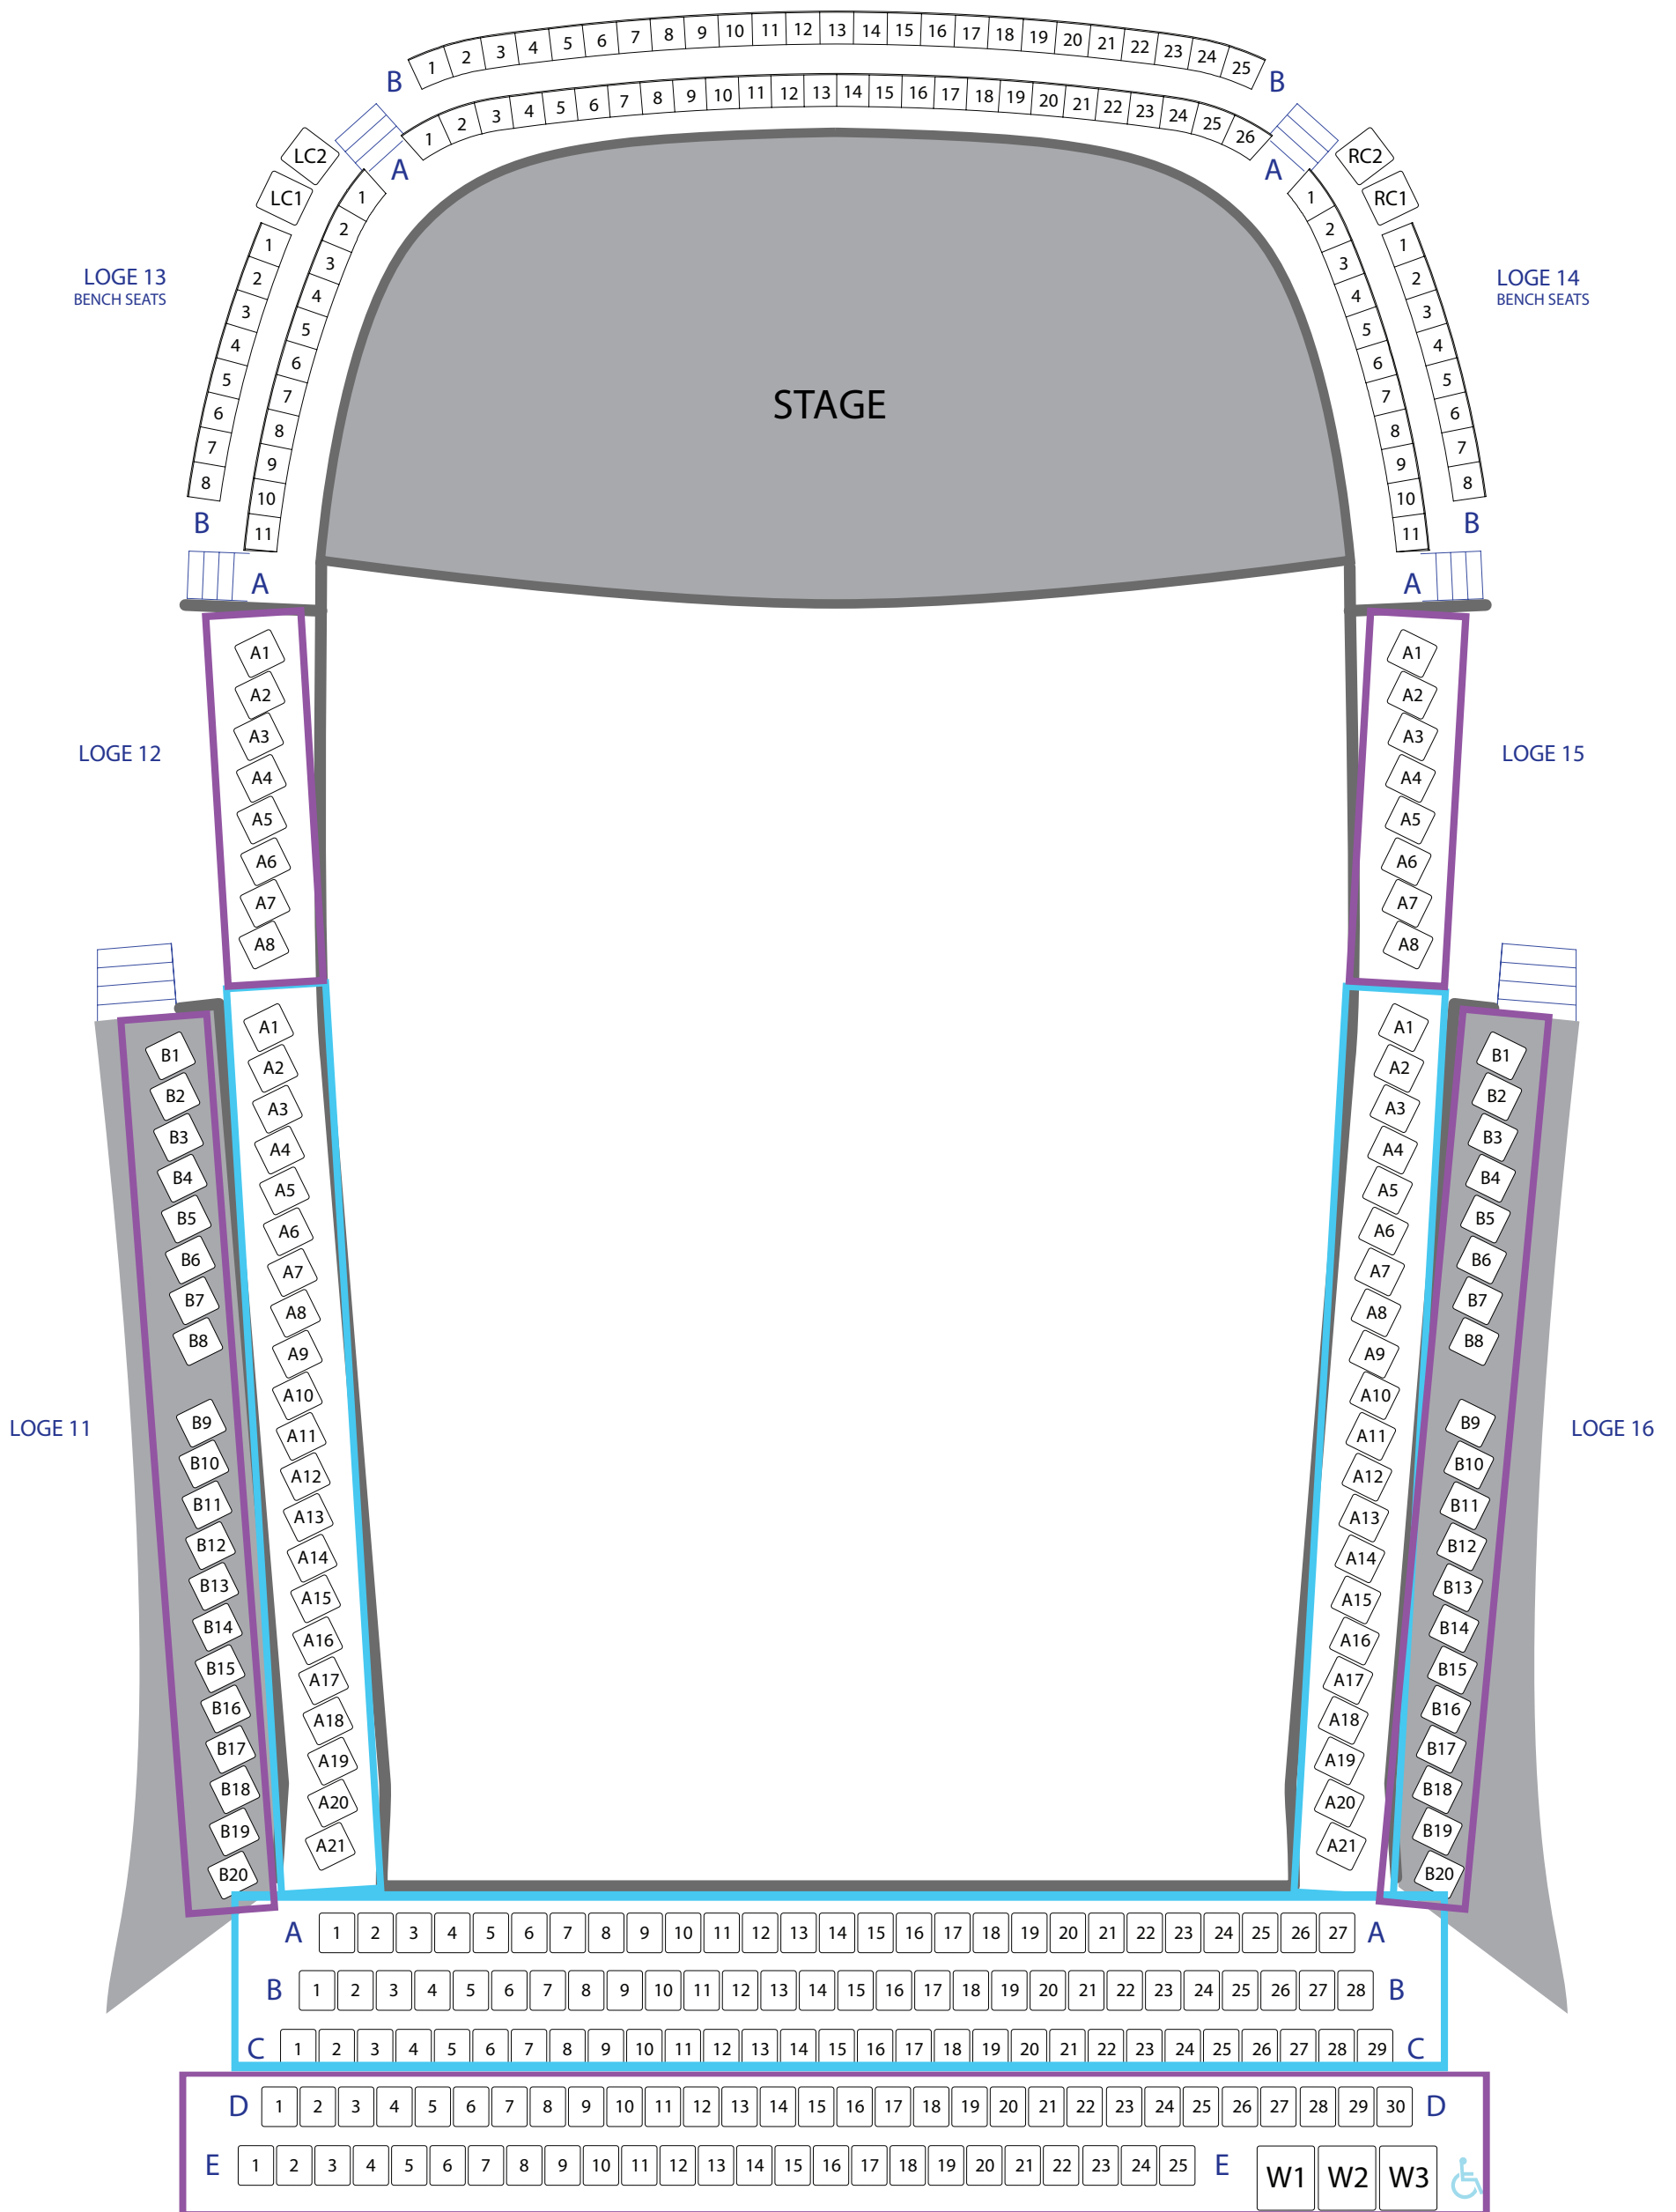

ORCHESTRA LEVEL

Regular \$125 / Group \$100

Regular \$115 / Group \$92

Regular \$99 / Group \$80

GALLERY 1
BENCH SEATS

Regular \$89 / Group \$74

Regular \$79 / Group \$64

LOWER BALCONY

GALLERY 2

UPPER BALCONY

Regular \$59 / Group \$47

Regular \$49 / Group \$35