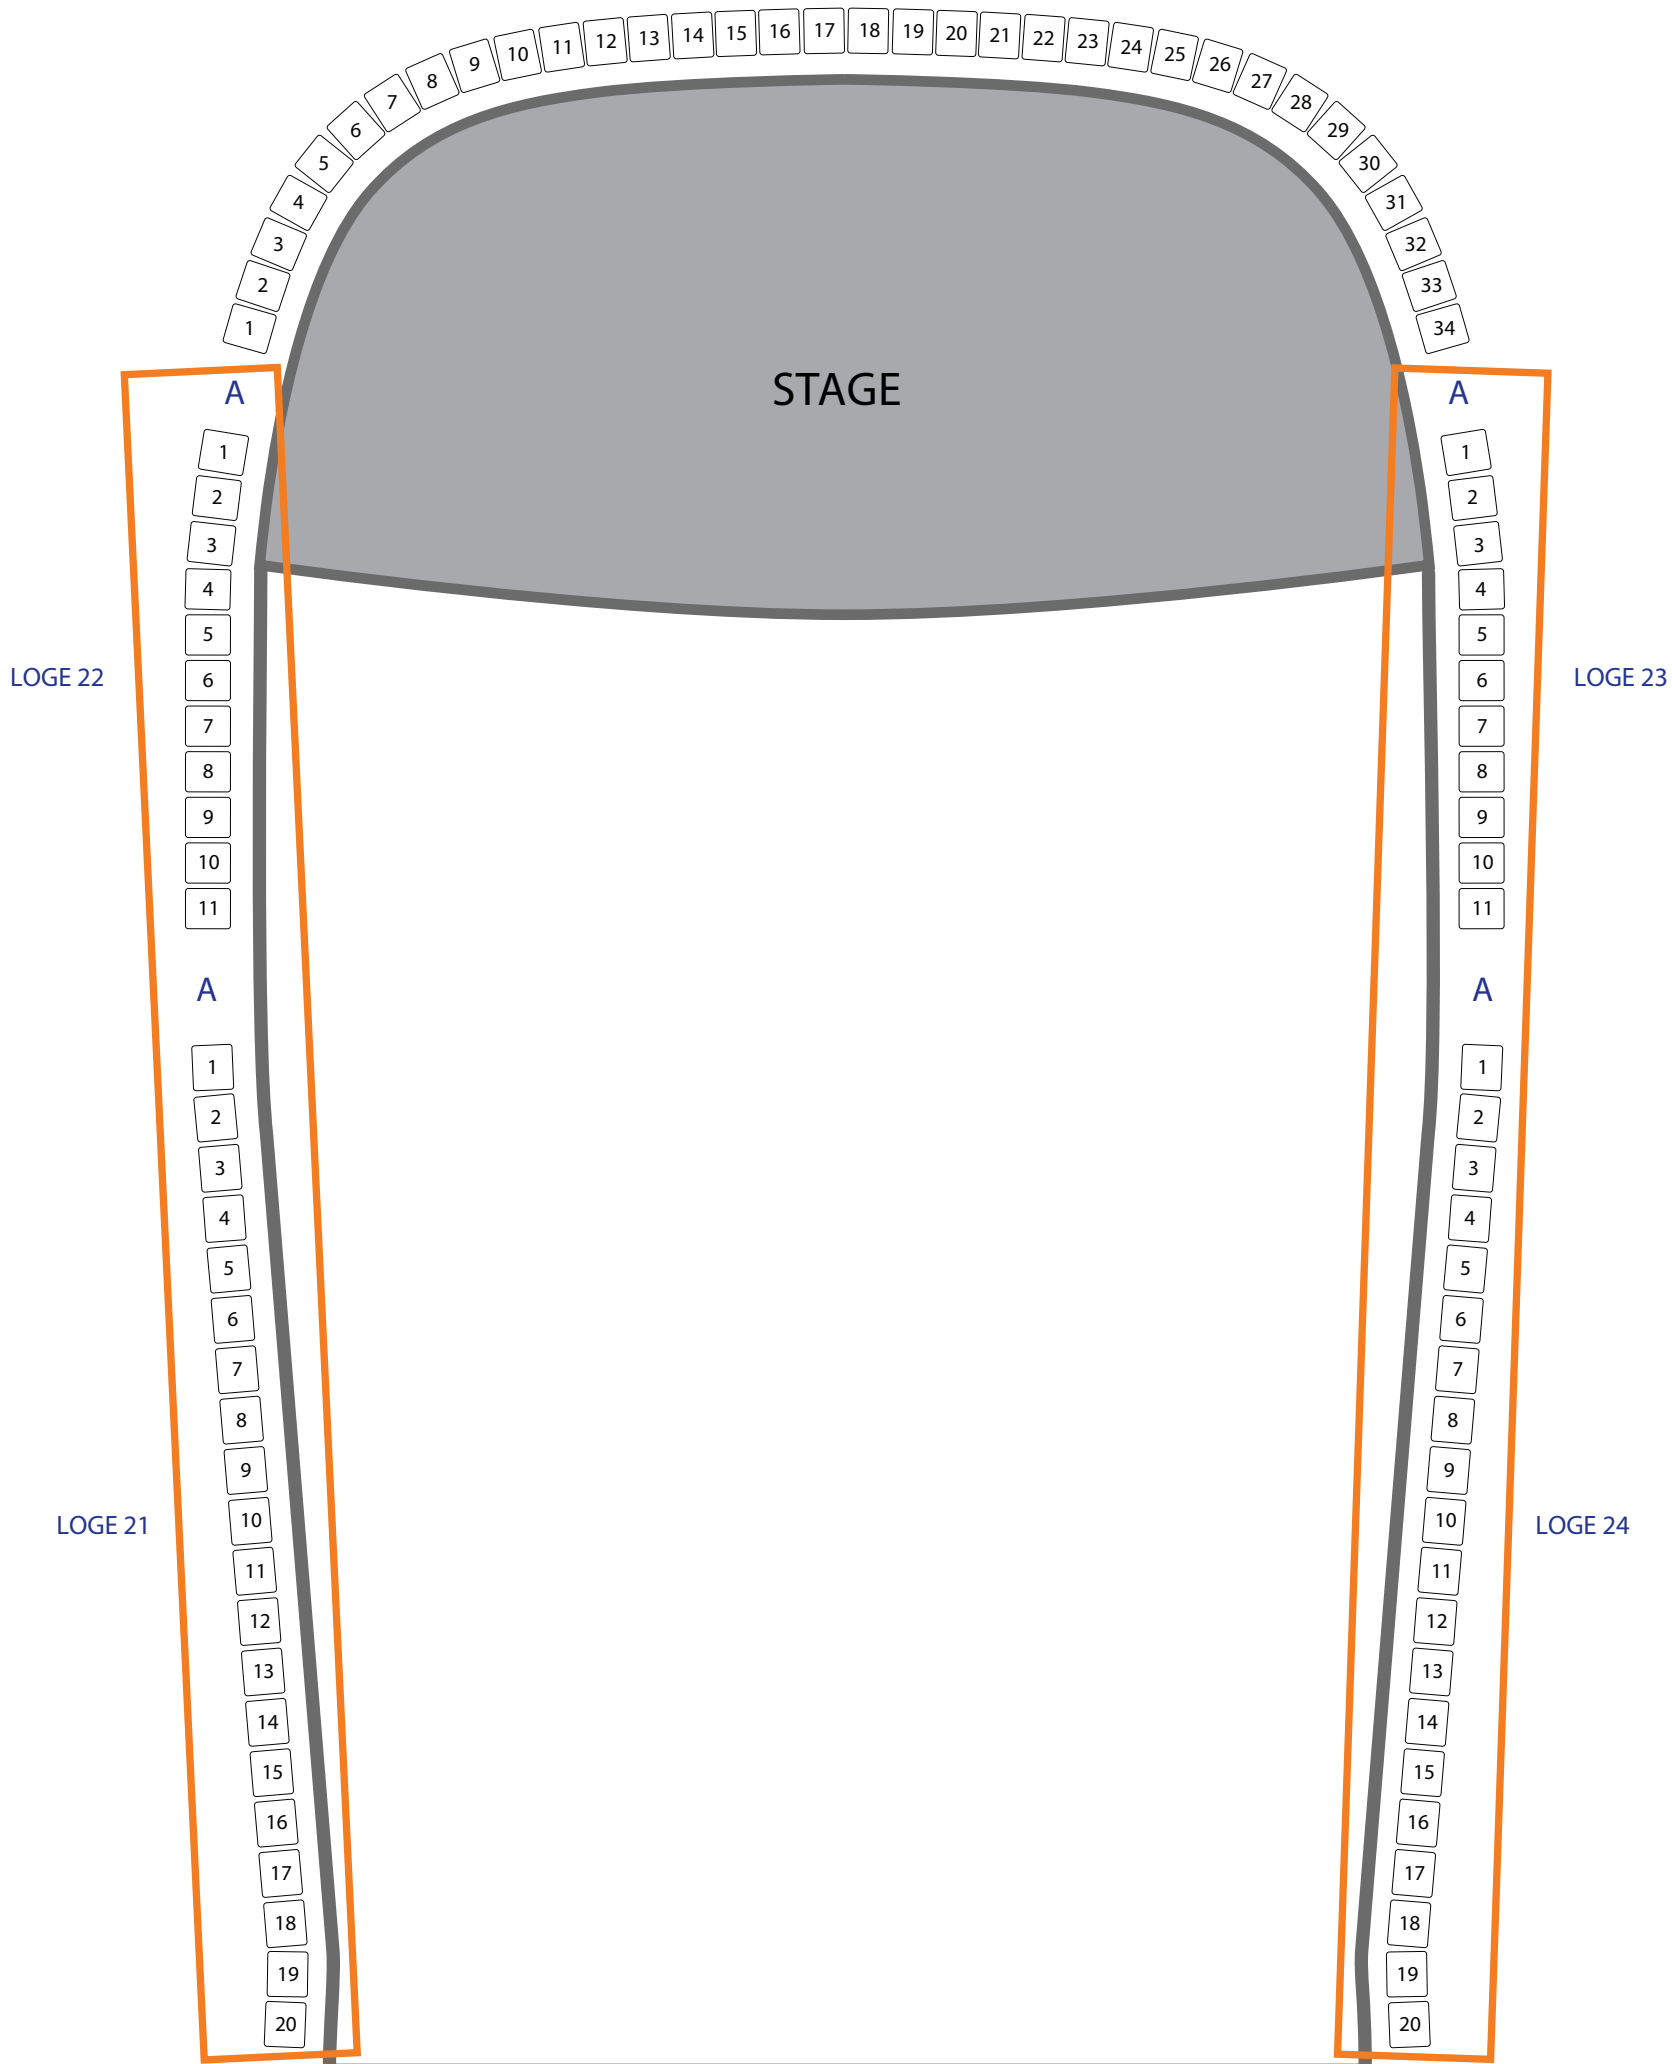

ORCHESTRA LEVEL

Regular \$125 / Group \$100

Regular \$115 / Group \$92

Regular \$99 / Group \$80

GALLERY 1
BENCH SEATS

Regular \$89 / Group \$74

Regular \$79 / Group \$64

LOWER BALCONY

GALLERY 2

UPPER BALCONY

Regular \$59 / Group \$47

Regular \$49 / Group \$35